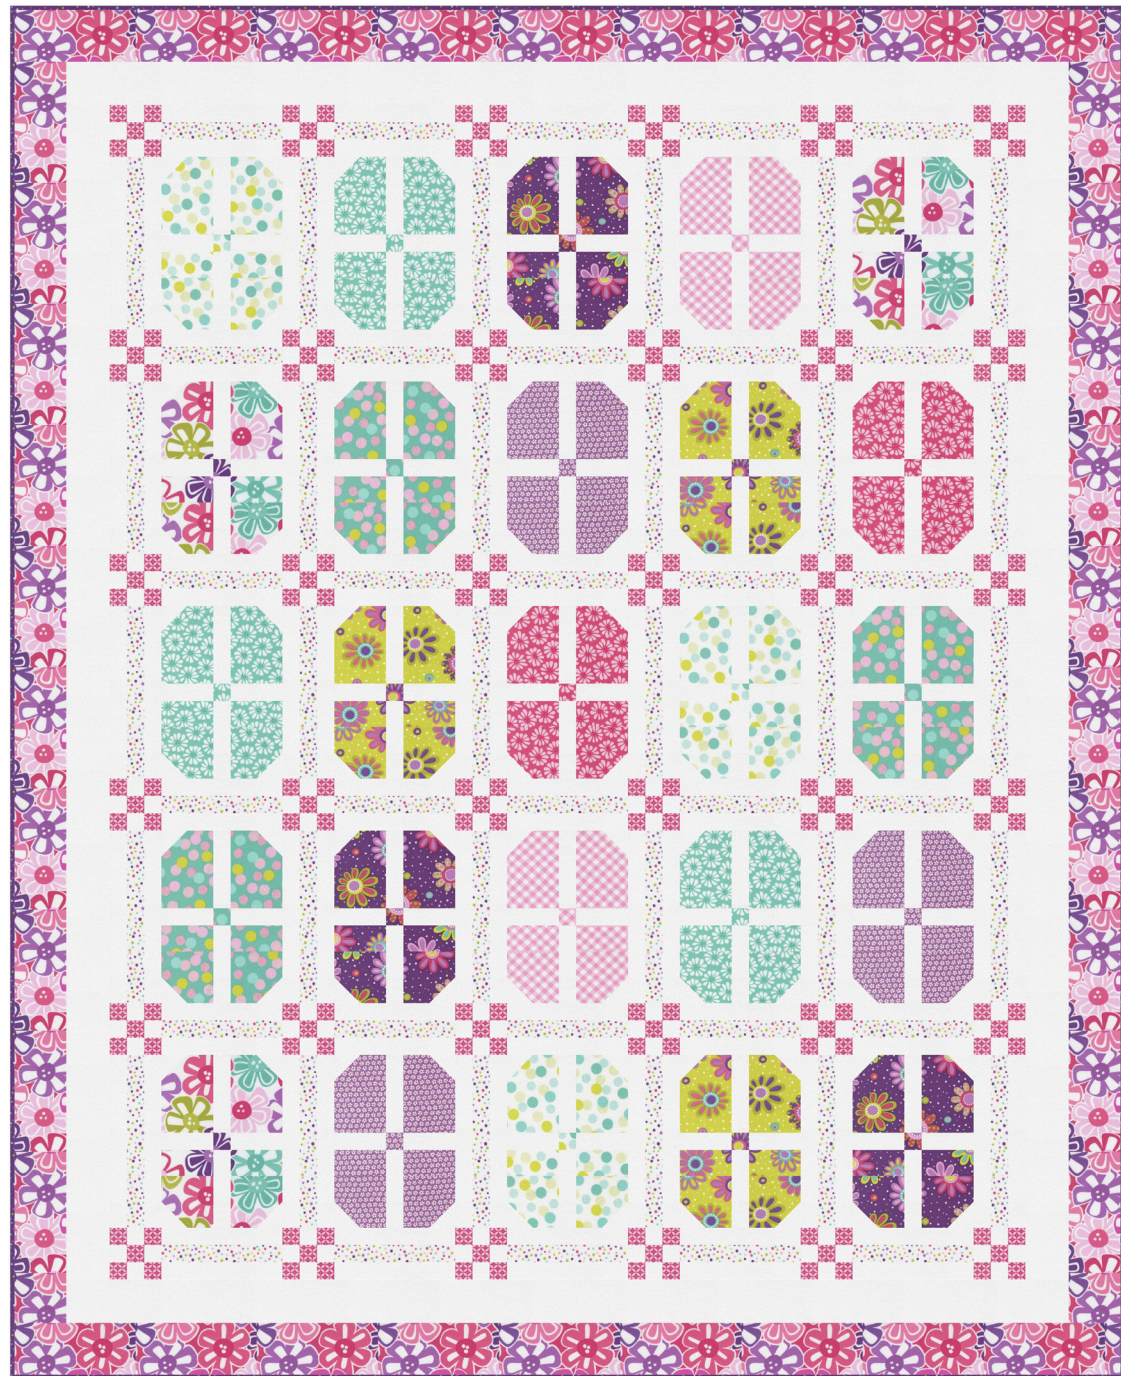

Hearts & Hugs by Wendy Sheppard
WS 100 • 40" x 40" • Retail $12.50

Garden Tour by Wendy Sheppard
WS 22 • 64" x 79" • Retail $10.00

Yardage Requirements

22490 11

1 Quilt

Blocks

FQ

10 Quilts

2 1/2 yds

22491 13

Blocks

FQ

2 1/2 yds

22491 14

Blocks

FQ

2 1/2 yds

22492 19

Blocks

FQ

2 1/2 yds

22494 11

Blocks

FQ

2 1/2 yds

22494 14

Blocks

FQ

2 1/2 yds

22496 12

Blocks

FQ

2 1/2 yds

22497 15

Blocks

FQ

2 1/2 yds

22497 18

Blocks

FQ

2 1/2 yds

22495 11

Sashing

3/4 yd

7 1/2 yds

22493 13

Cornerstones

1/2 yd

5 yds

22490 13

Outer Border

7/8 yd

8 3/4 yds

22492 11

Background

3 1/4 yds 32 1/2 yds

22495 11

Backing

5 yds 50 yds

22495 18

Binding

3/4 yd 7 1/2 yds