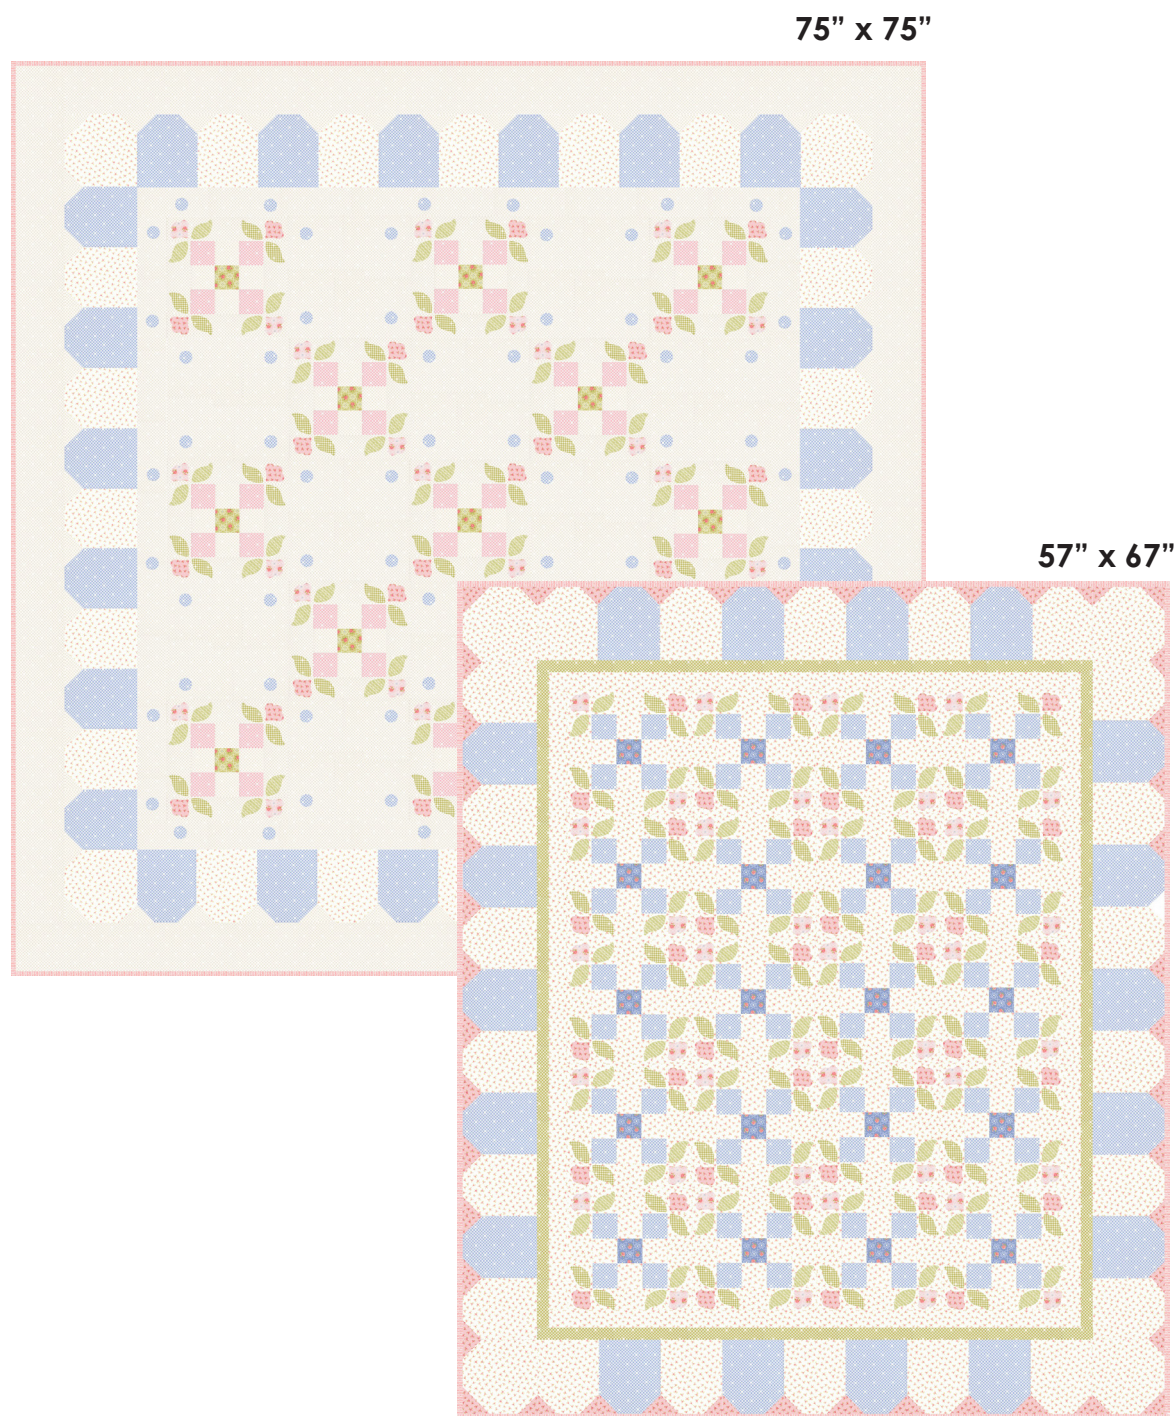

**Starry Night** by Acorn Quilts  
AQ 307 • 58" x 58" • Retail \$12.00

**Yardage Requirements**

**1 Quilt**

**10 Quilts**

**Larger - Blue and Green Version**

	<b>18780 12</b> 7 52106 83968 7	Blocks <b>1/8 yd</b>	1 1/4 yds		<b>18783 16</b> 7 52106 83981 6	Blocks <b>1/4 yd</b>	2 1/2 yds
	<b>18780 16</b> 7 52106 83969 4	Blocks <b>1/4 yd</b>	2 1/2 yds		<b>18784 11</b> 7 52106 83982 3	Blocks <b>1/4 yd</b>	2 1/2 yds
	<b>18780 17</b> 7 52106 83970 0	Blocks <b>1/4 yd</b>	2 1/2 yds		<b>18784 11</b> 7 52106 83982 3	Sashing <b>1/4 yd</b>	2 1/2 yds
	<b>18781 12</b> 7 52106 83972 4	Blocks <b>1/8 yd</b>	1 1/4 yds		<b>18784 22</b> 7 52106 83983 0	Blocks <b>1/8 yd</b>	1 1/4 yds
	<b>18781 15</b> 7 52106 83973 1	Blocks <b>1/4 yd</b>	2 1/2 yds		<b>18784 25</b> 7 52106 83984 7	Blocks <b>1/4 yd</b>	2 1/2 yds
	<b>18782 11</b> 7 52106 83974 8	Sashing <b>1 yd</b>	10 yds		<b>18784 27</b> 7 52106 83985 4	Blocks <b>1/4 yd</b>	2 1/2 yds
	<b>18782 12</b> 7 52106 83975 5	Blocks <b>1/8 yd</b>	1 1/4 yds		<b>18784 27</b> 7 52106 83985 4	Sashing <b>1/2 yd</b>	5 yds
	<b>18782 15</b> 7 52106 83976 2	Blocks <b>1/4 yd</b>	2 1/2 yds		<b>18785 14</b> 7 52106 83986 1	Blocks <b>1/8 yd</b>	1 1/4 yds
	<b>18782 17</b> 7 52106 83977 9	Blocks <b>1/4 yd</b>	2 1/2 yds		<b>18785 17</b> 7 52106 83988 5	Blocks <b>1/4 yd</b>	2 1/2 yds
	<b>18783 11</b> 7 52106 83978 6	Blocks <b>5/8 yd</b>	6 1/4 yds		<b>9900 200</b> 7 52106 96726 7	Blocks <b>1 1/4 yds</b>	12 1/2 yds
	<b>18783 13</b> 7 52106 83979 3	Blocks <b>1/8 yd</b>	1 1/4 yds		<b>18782 11</b> 7 52106 83974 8	Backing <b>3 3/4 yds</b>	37 1/2 yds
	<b>18783 15</b> 7 52106 83980 9	Cornerstones <b>1/4 yd</b>	2 1/2 yds		<b>18785 15</b> 7 52106 83987 8	Binding <b>1/2 yd</b>	5 yds