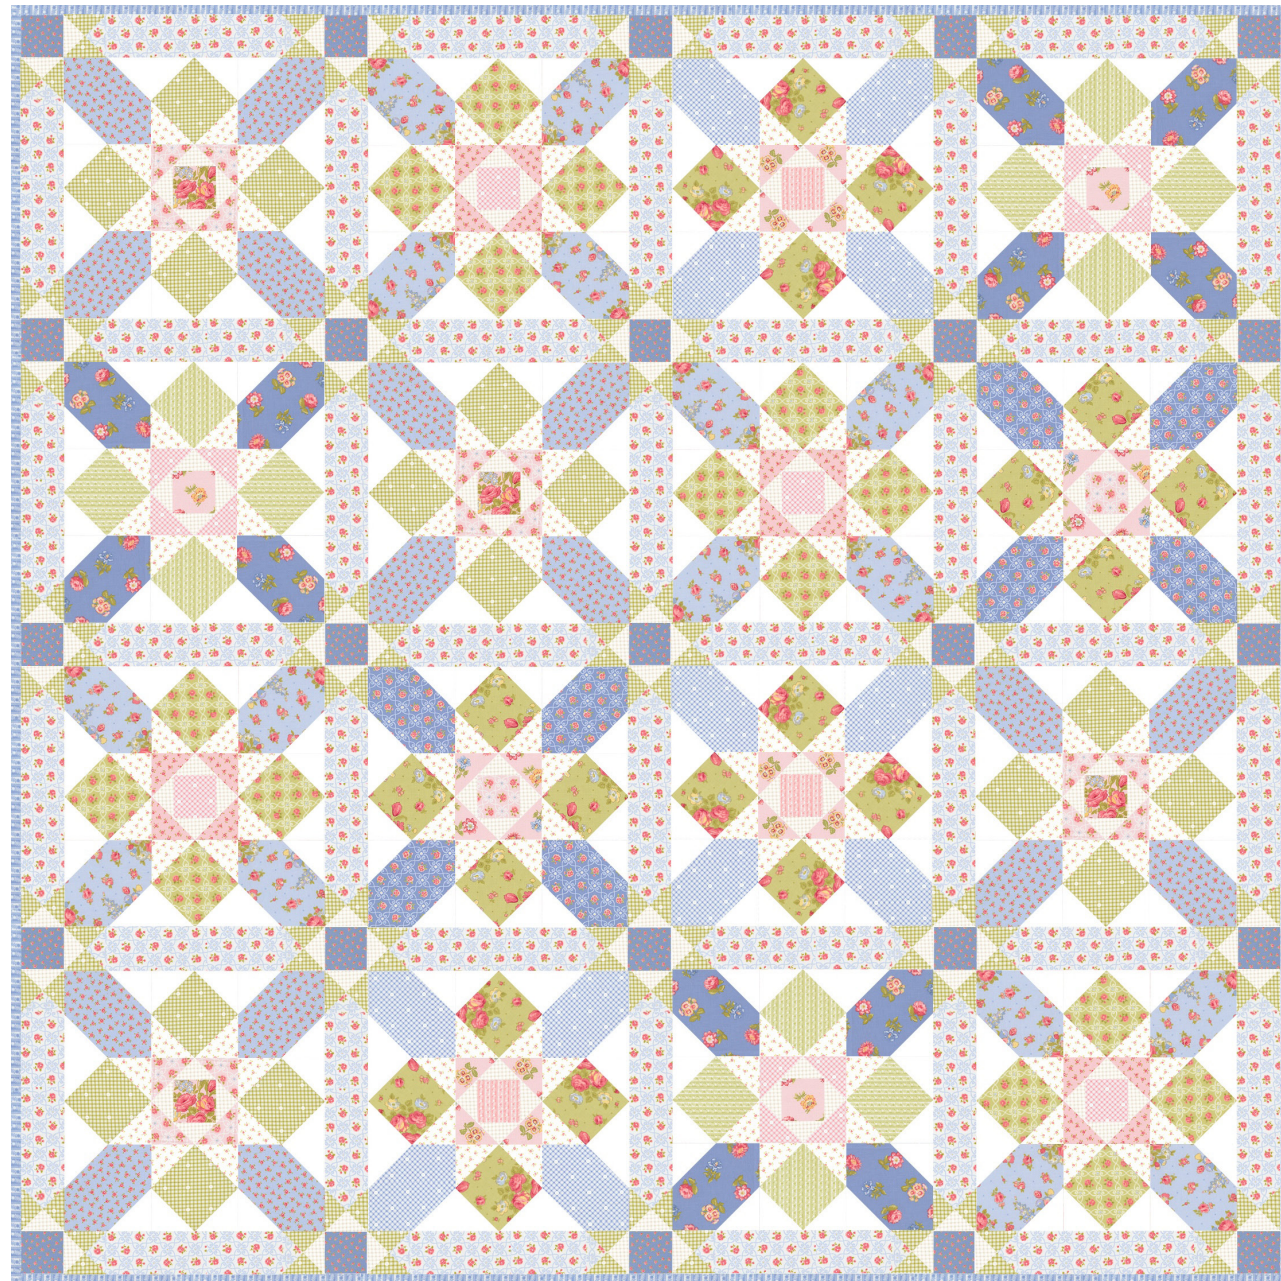

**Starry Night** by Acorn Quilts  
AQ 307 • 58" x 58" • Retail \$12.00

**Yardage Requirements**

**1 Quilt**

**10 Quilts**

**Larger - Blue and Green Version**

	<b>18780 12</b> 7 52106 83968 7	Blocks <b>1/8 yd</b>	1 1/4 yds		<b>18783 16</b> 7 52106 83981 6	Blocks <b>1/4 yd</b>	2 1/2 yds
	<b>18780 16</b> 7 52106 83969 4	Blocks <b>1/4 yd</b>	2 1/2 yds		<b>18784 11</b> 7 52106 83982 3	Blocks <b>1/4 yd</b>	2 1/2 yds
	<b>18780 17</b> 7 52106 83970 0	Blocks <b>1/4 yd</b>	2 1/2 yds		<b>18784 11</b> 7 52106 83982 3	Sashing <b>1/4 yd</b>	2 1/2 yds
	<b>18781 12</b> 7 52106 83972 4	Blocks <b>1/8 yd</b>	1 1/4 yds		<b>18784 22</b> 7 52106 83983 0	Blocks <b>1/8 yd</b>	1 1/4 yds
	<b>18781 15</b> 7 52106 83973 1	Blocks <b>1/4 yd</b>	2 1/2 yds		<b>18784 25</b> 7 52106 83984 7	Blocks <b>1/4 yd</b>	2 1/2 yds
	<b>18782 11</b> 7 52106 83974 8	Sashing <b>1 yd</b>	10 yds		<b>18784 27</b> 7 52106 83985 4	Blocks <b>1/4 yd</b>	2 1/2 yds
	<b>18782 12</b> 7 52106 83975 5	Blocks <b>1/8 yd</b>	1 1/4 yds		<b>18784 27</b> 7 52106 83985 4	Sashing <b>1/2 yd</b>	5 yds
	<b>18782 15</b> 7 52106 83976 2	Blocks <b>1/4 yd</b>	2 1/2 yds		<b>18785 14</b> 7 52106 83986 1	Blocks <b>1/8 yd</b>	1 1/4 yds
	<b>18782 17</b> 7 52106 83977 9	Blocks <b>1/4 yd</b>	2 1/2 yds		<b>18785 17</b> 7 52106 83988 5	Blocks <b>1/4 yd</b>	2 1/2 yds
	<b>18783 11</b> 7 52106 83978 6	Blocks <b>5/8 yd</b>	6 1/4 yds		<b>9900 200</b> 7 52106 96726 7	Blocks <b>1 1/4 yds</b>	12 1/2 yds
	<b>18783 13</b> 7 52106 83979 3	Blocks <b>1/8 yd</b>	1 1/4 yds		<b>18782 11</b> 7 52106 83974 8	Backing <b>3 3/4 yds</b>	37 1/2 yds
	<b>18783 15</b> 7 52106 83980 9	Cornerstones <b>1/4 yd</b>	2 1/2 yds		<b>18785 15</b> 7 52106 83987 8	Binding <b>1/2 yd</b>	5 yds

**9900 200**  
Background & Border  
**3 1/4 yds**      32 1/2 yds

**18782 11**  
Backing  
**3 yds**      30 yds

**18785 15**  
Binding  
**3/8 yd**      3 3/4 yds

**52\"/>**

**18781 12**  
Block - Flower  
**1/8 yd**      1 1/4 yds