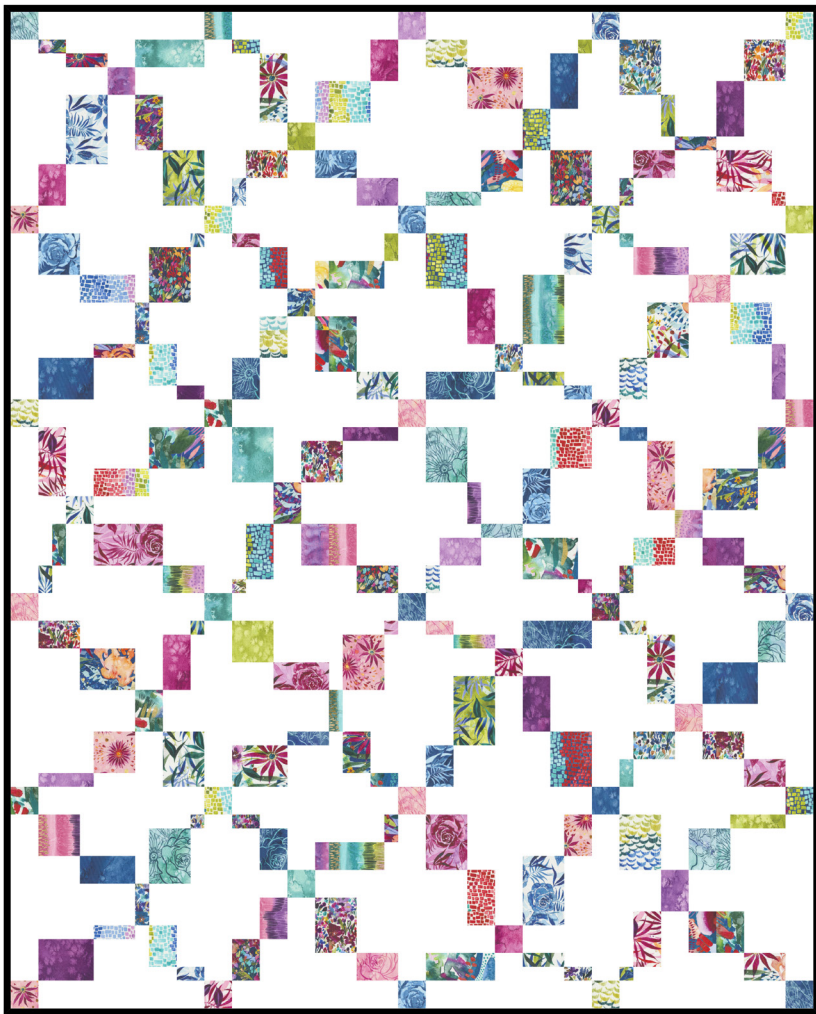

*or 1 1/4 yds assorted prints

Yardage Requirements | 1 Quilt | 10 Quilts

	39780PP 	Blocks 1 Charm Pack* 10 Charm Packs
	9900 98 	Background Fabric 3/4 yds 7 1/2 yds
	8433 84 	Accent Blocks 1/4 yds 2 1/2 yds
	39784 11 	Blocks 3/8 yds 3 1/4 yds
	8433 84 	Binding 3/8 yds 3 1/4 yds
	8433 84 	Backing 1 yd 10 yds

*or 1/2 yd assorted prints

Coming Up **ROSES**
CREATE JOY PROJECT

Dizzy Days Irish Chain

Happy Quilting • 58" x 72"

HQ 104

Retail \$10.00

Iconic

Lella Boutique • 78 1/2" x 78 1/2"