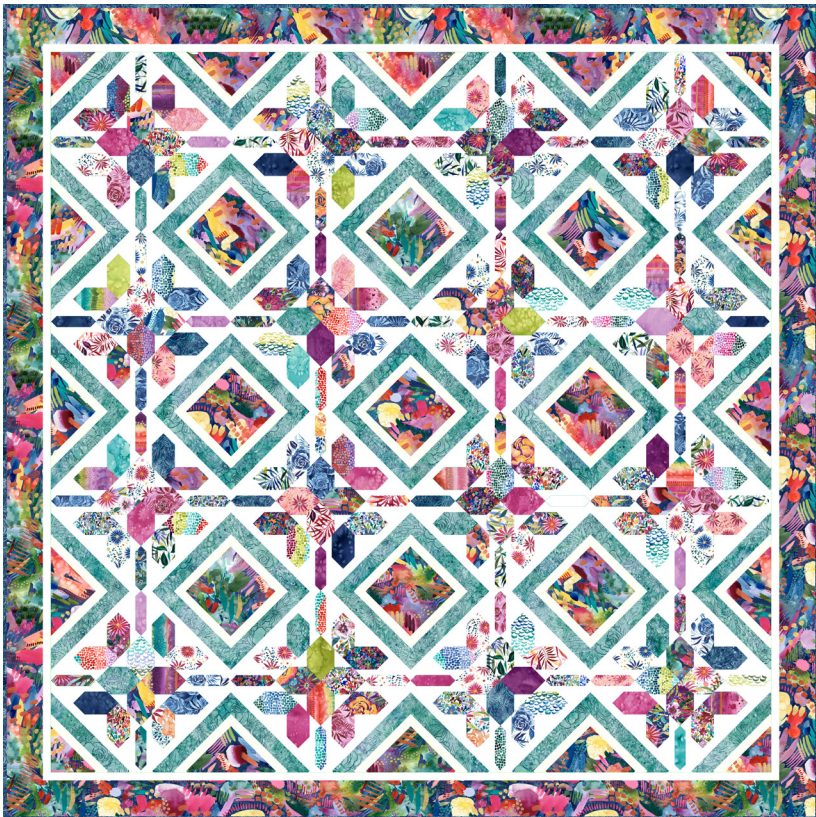

Coming Up **ROSES**
CREATE JOY PROJECT

Watercolor Swirl

Create Joy Project • 56" x 63"

CJP 1901

Retail \$10.00

Yardage Requirements

	1 Quilt	10 Quilts
 9900 98 7 52106 56995 9	Background Fabric 2 yds	20 yds
 39780 11 7 52106 77210 6	Blocks 1/2 yd	5 yds
 39780 12 7 52106 77211 3	Blocks 1/2 yd	5 yds
 39783 13 7 52106 77219 9	Blocks 3/8 yd	3 3/4 yds
 39785 11 7 52106 77224 3	Blocks 1/4 yd	2 1/2 yds
 39783 16 7 52106 77220 5	Blocks 1/2 yd	5 yds
 39788 11 7 52106 77231 1	Blocks 1/2 yd	2 1/2 yds
 39791 11 7 52106 77236 6	Blocks 3/8 yd	3 3/4 yds
 8433 83 7 52106 77238 0	Blocks 1/2 yd	5 yds
 8433 94 7 52106 77242 7	Blocks & Binding 7/8 yd	8 3/4 yds
 39787 13 7 52106 77229 8	Blocks 1/4 yd	2 1/2 yds
 39785 11 7 52106 77224 3	Backing 3 1/2 yds	35 yds
 108015 11 7 52106 77526 8	Alternate Backing 1 3/4 yds	17 1/2 yds

Coming Up **ROSES**
CREATE JOY PROJECT

Garden Lattice

Create Joy Project • Multiple Sizes

CJP 2102

Retail \$12.00

King/Queen 101 1/2" x 101 1/2"

Twin 79" x 79"

Yardage Requirements	1 Quilt	10 Quilts
----------------------	---------	-----------

	39780PP	Blocks	
	9900 98	7 Charm Packs*	70 Charm Packs
	39787 13	Background Fabric	
	39784 12	5 1/2 yds	55 yds
	39787 14	Accent Blocks	
	39787 13	2 1/4 yds	22 1/2 yds
	108016 12	Borders & Center Blocks	
		2 7/8 yds	28 3/4 yds
		Binding	
		7/8 yds	8 3/4 yds
		Backing	
		9 1/8 yds	91 1/4 yds
		Alternate Backing	
		3 yds	30 yds