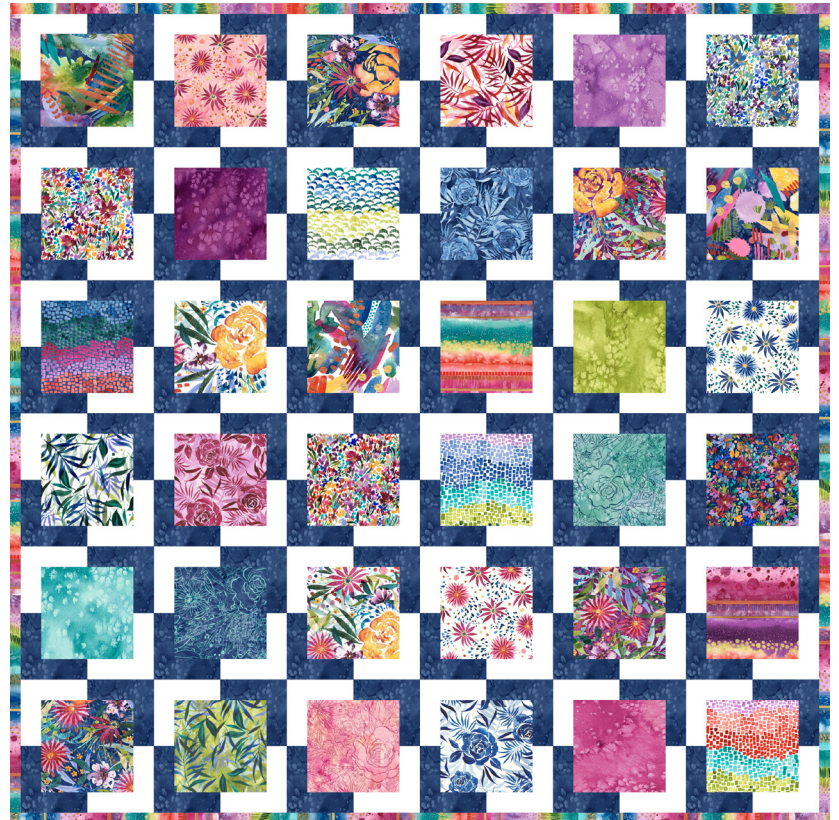

Iconic

Lella Boutique • 78 1/2" x 78 1/2"

LB 222

Retail $10.00

Yardage Requirements	1 Quilt	10 Quilts

	39780LC 7 52106 77208 3	Blocks 1 LC	10 LCs
	9900 98 7 52106 56995 9	Background 3 yds	30 yds
	9900 99 7 52106 07067 7	Binding 1/2 yd	5 yds
	39790 11 7 52106 77235 9	Backing 3 1/4 yds	32 1/2 yds

Yardage Requirements	1 Quilt	10 Quilts

	39780LC 7 52106 77208 3	Quilt Blocks 1 LC	10 LCs
	9900 98 7 52106 56995 9	Background Fabric 1 3/4 yds	17 1/2 yds
	8433 83 7 52106 77238 0	Accent Block 1 3/4 yds	17 1/2 yds
	39791 11 7 52106 77236 6	Binding 3/4 yd	7 1/2 yds
	39787 14 7 52106 77230 4	Backing 7 1/4 yds	72 1/2 yds
	108015 11 7 52106 77526 8	Alternate Backing 108" 2 1/2 yds	25 yds