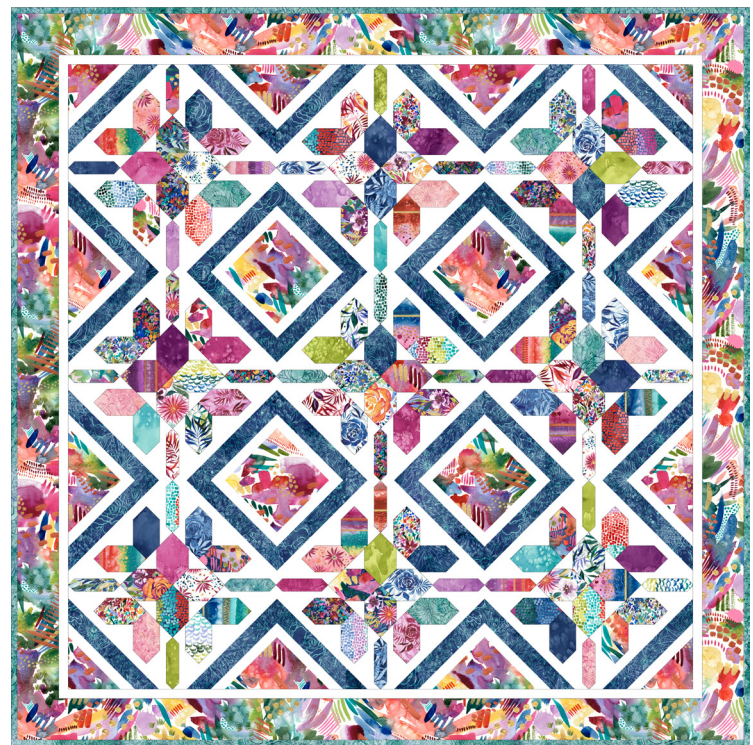

Coming Up **ROSES**
CREATE JOY PROJECT

Watercolor Swirl

Create Joy Project • 56" x 63"

CJP 1901

Retail \$10.00

Yardage Requirements

	1 Quilt	10 Quilts
 9900 98 7 52106 56995 9	Background Fabric 2 yds	20 yds
 39780 11 7 52106 77210 6	Blocks 1/2 yd	5 yds
 39780 12 7 52106 77211 3	Blocks 1/2 yd	5 yds
 39783 13 7 52106 77219 9	Blocks 3/8 yd	3 3/4 yds
 39785 11 7 52106 77224 3	Blocks 1/4 yd	2 1/2 yds
 39783 16 7 52106 77220 5	Blocks 1/2 yd	5 yds
 39788 11 7 52106 77231 1	Blocks 1/2 yd	2 1/2 yds
 39791 11 7 52106 77236 6	Blocks 3/8 yd	3 3/4 yds
 8433 83 7 52106 77238 0	Blocks 1/2 yd	5 yds
 8433 94 7 52106 77242 7	Blocks & Binding 7/8 yd	8 3/4 yds
 39787 13 7 52106 77229 8	Blocks 1/4 yd	2 1/2 yds
 39785 11 7 52106 77224 3	Backing 3 1/2 yds	35 yds
 108015 11 7 52106 77526 8	Alternate Backing 1 3/4 yds	17 1/2 yds

Coming Up **ROSES**
CREATE JOY PROJECT

Garden Lattice

Create Joy Project • Multiple Sizes

CJP 2102

Retail \$12.00

King/Queen 101 1/2" x 101 1/2"

Twin 79" x 79"

Yardage Requirements	1 Quilt	10 Quilts
----------------------	---------	-----------

	39780PP	Blocks	
	9900 98	7 Charm Packs*	70 Charm Packs
	39787 13	Background Fabric	
	39784 12	5 1/2 yds	55 yds
	39787 14	Accent Blocks	
	39787 13	2 1/4 yds	22 1/2 yds
	108016 12	Borders & Center Blocks	
		2 7/8 yds	28 3/4 yds
		Binding	
		7/8 yds	8 3/4 yds
		Backing	
		9 1/8 yds	91 1/4 yds
		Alternate Backing	
		3 yds	30 yds

*or 3 7/8 yds assorted prints

Yardage Requirements	1 Quilt	10 Quilts
----------------------	---------	-----------

	39780PP	Blocks	
	9900 98	4 Charm Packs*	40 Charm Packs
	39787 14	Background Fabric	
	39784 11	3 1/4 yds	32 1/2 yds
	39787 13	Accent Blocks	
	39787 14	1 1/2 yds	15 yds
	108015 11	Borders & Center Blocks	
		2 yds	20 yds
		Binding	
		3/4 yd	7 1/2 yds
		Backing	
		7 1/4 yds	72 1/2 yds
		Alternate Backing	
		2 1/2 yds	25 yds