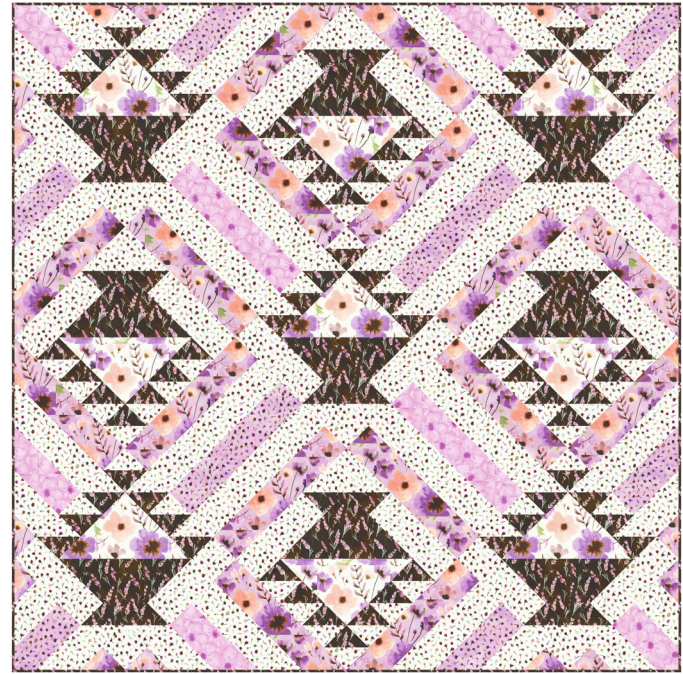

BLOOMING LOVELY

BY JANET CLARE

Rosy Posy

Janet Clare • 2 Sizes

JC 252

Retail \$13.50

85" x 85"

64" x 64"