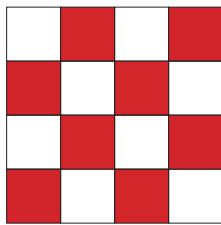

Scrapy Celebration Bonus Block 1

9" finished

A- cut 4 lights- 2 3/4" squares

A -cut 4 darks- 2 3/4" squares

B- cut 16 lights- 1 5/8" squares

B -cut 16 darks- 1 5/8" squares

5" including
seams allowances

+

5" including
seams allowances

Join sections together. Pressing towards dark.

+

Additional options for block layout