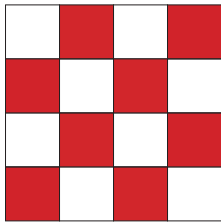

Scrapy Celebration Bonus Block 1

9" finished

A- cut 4 lights- 2 3/4" squares

A -cut 4 darks- 2 3/4" squares

B- cut 16 lights- 1 5/8" squares

B -cut 16 darks- 1 5/8" squares

5" including
seams allowances

+

5" including
seams allowances

Join sections together. Pressing towards dark.

+

Additional options for block layout