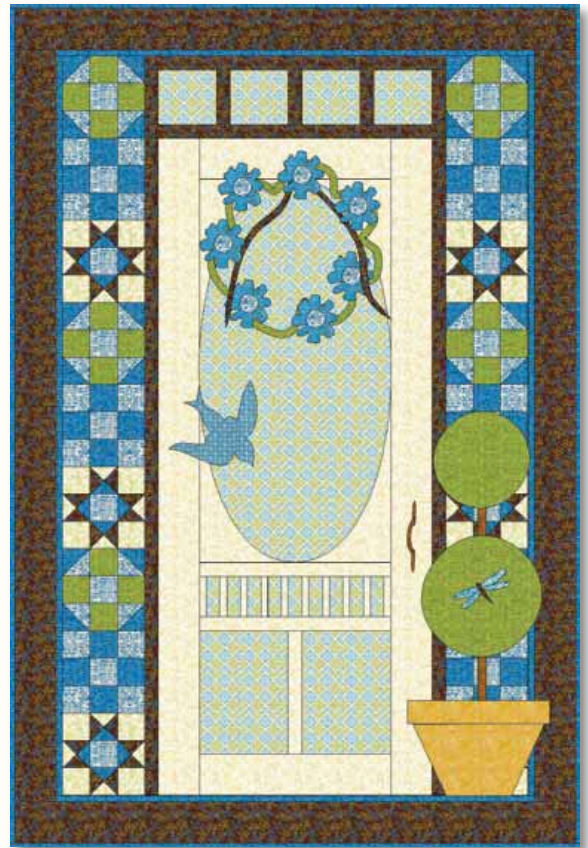

CHD 1120 or CHD 1120G – Porch Door 41" x 61"

moda