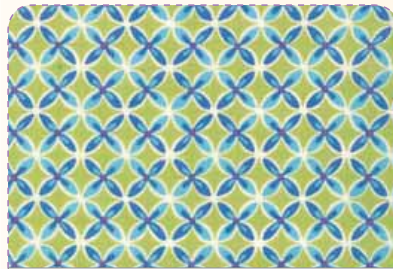

panels

19540 11* Bluebird Blue

19540 12 Moss Green

19540 13* Hydrangea Purple

Panels measure 24"x44"

19547 11* Creamy White Green

19546 21* Creamy White Green

19544 11 Creamy White Blue

CHD 1122 or CHD 1122G – Sea Glass 62" x 78"

19541 22 Creamy White Purple

19545 11* Creamy White Blue

19541 17* Hydrangea Purple

19548 15 Bluebird Hydrangea

CHD 1119 or CHD 1119G – Jardin 42" x 54"

19548 11 Moss Bluebird Blue

19546 13* Hydrangea

19543 14 Hydrangea

moda

19547 17 Earth Brown

19544 17 Earth Brown

CHD 1121 or CHD 1121G – Spring is in the Air 44" x 44"

moda

19546 11* Bluebird Blue

19543 12* Bluebird Blue

19541 15* Bluebird Blue

19548 16 Tonal Bluebird Blue

19542 12 Bluebird Blue

19541 20 Creamy White Blue

19547 13 Bluebird Blue

Delivery: February, 2012

- Asst. 19540-15 –15 Yards of Each
- Asst. 19540-12 –12 Yards of Each
- Asst. 19540-10 –10 Yards of Each
- Asst. 19540-10H –10 Yards of 17 Skus