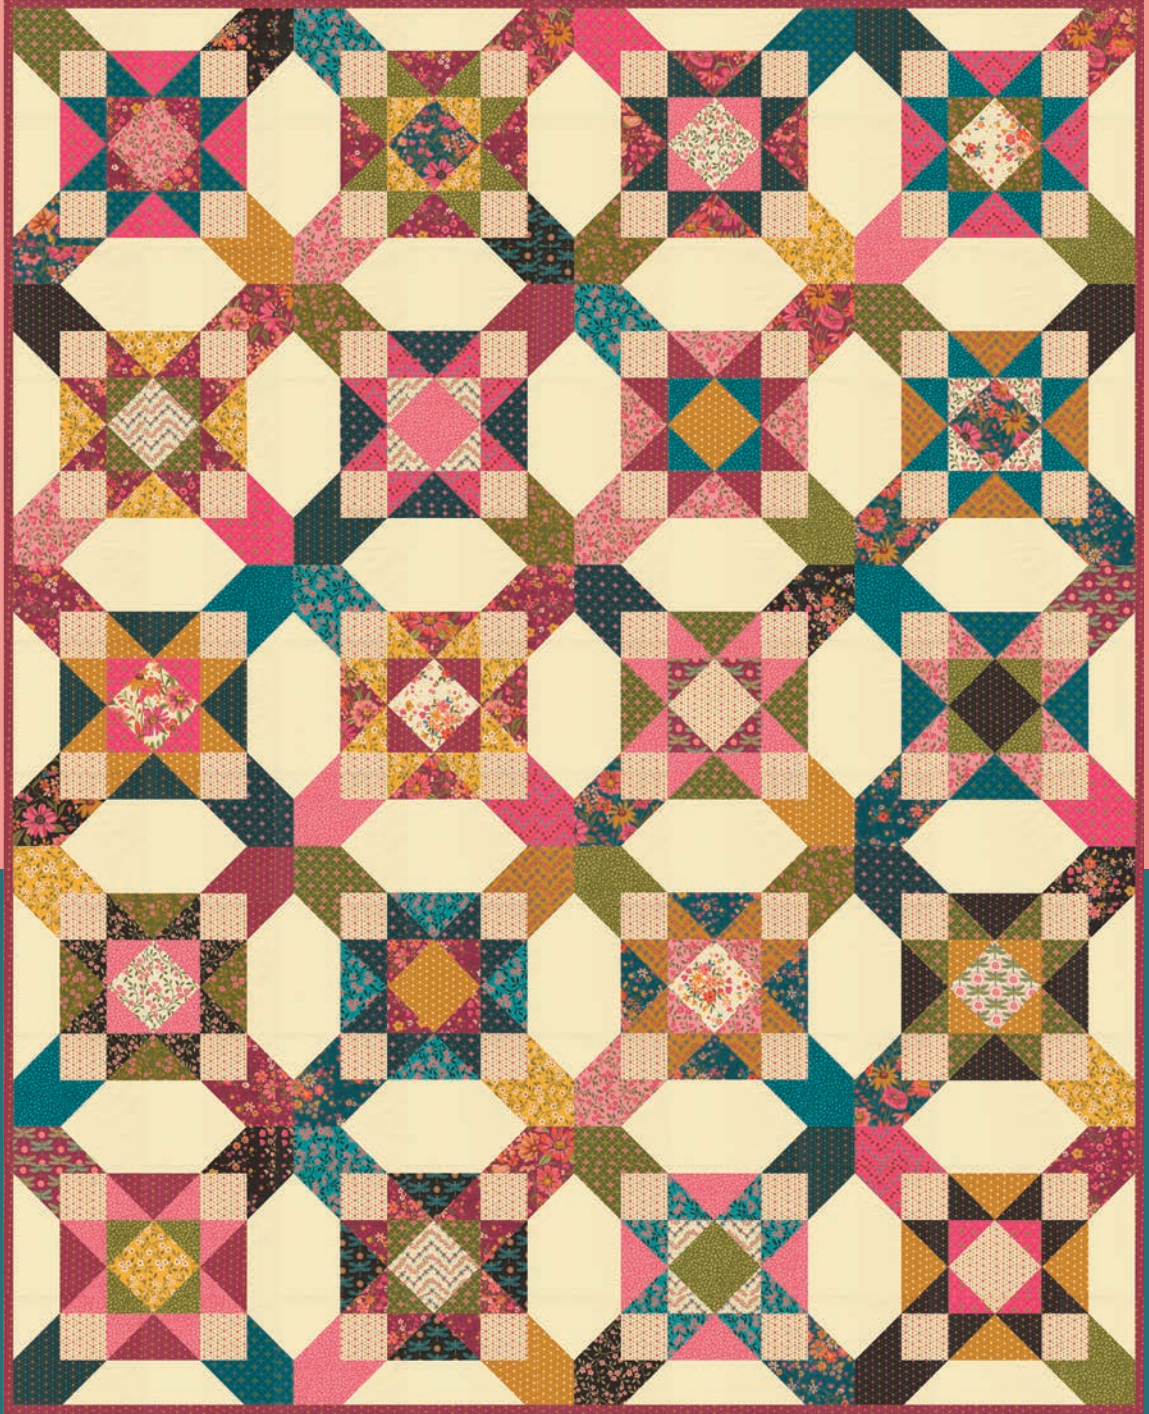

# Sagewood

© by CRYSTAL  MANNING

**INTRODUCING SAGEWOOD**, a collection for those who cherish the beauty of nature. Drawing inspiration from the intricate patterns and vibrant colors in spring and summer landscapes, Sagewood offers a diverse array of designs, from bold blooms to delicate tendrils and leafy motifs. Each print tells a story of the serenity and splendor waiting to be discovered along a garden's path in a warm color palette reminiscent of the perfect summer night.

CMA 875 Jim Dandy 67" x 83" AB Friendly

CMA 882 Bloom and Grow 66" x 85" LC and JR Friendly

CMA 895 Sycamore 60" x 75" AB Friendly