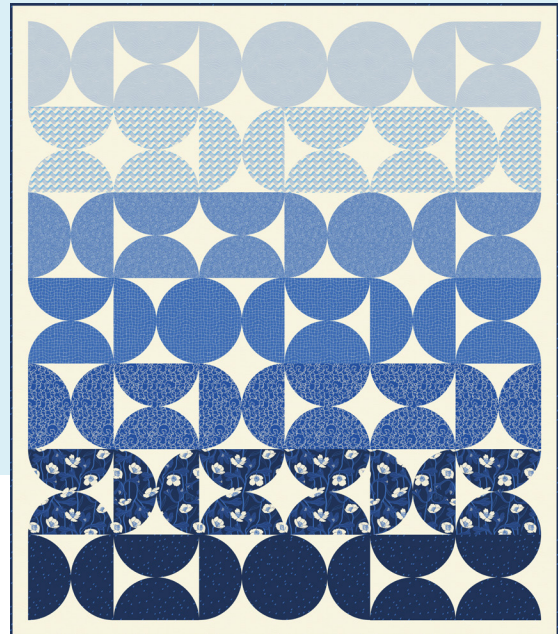

NAVY RS5027 105M

SKW 467 Sew Kind of Wonderful | Sunny Rays 76" x 76"

HDS 099 Hunter's Design Studio
Hyperspace 65" x 80"

KTQ 150 Kitchen Table Quilting
Beatrice 60" x 68"

MMD 1054 Meadow Mist
Arrow Point Path 60" x 70"

MH 018 Modern Handcraft | Checkers 72" x 80"

CJ 123 Cotton and Joy | Reverie 61" x 70"

TLQ 1013 Tara Lee Quiltery | Chroma

60" DIAMETER