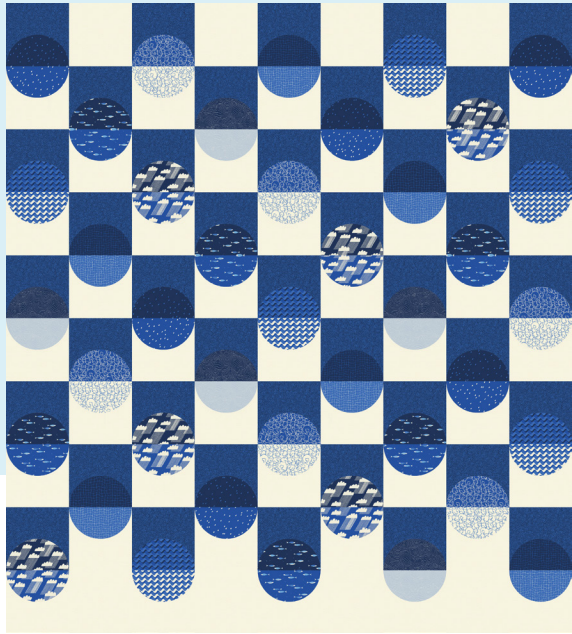

NAVY RS5027 105M

SKW 467 Sew Kind of Wonderful | Sunny Rays 76" x 76"

HDS 099 Hunter's Design Studio
Hyperspace 65" x 80"

KTQ 150 Kitchen Table Quilting
Beatrice 60" x 68"

MMD 1054 Meadow Mist
Arrow Point Path 60" x 70"