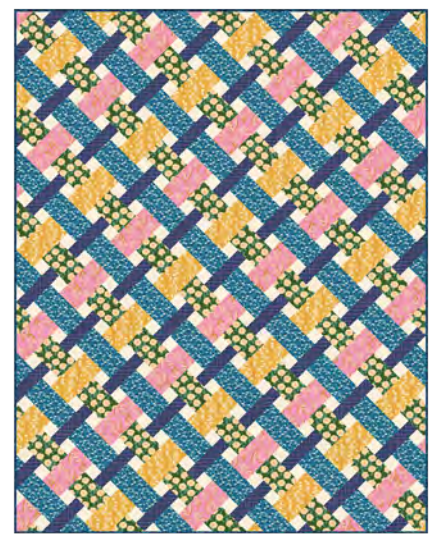

*fq friendly*

MM 019 60" x 72"  
Modernly Morgan | Night Vision

ES 508 Everyday Stitches | Circle Time 55" x 74"

PPP 18 Pen & Paper Patterns | Fresh as a Daisy 60" x 64"

TLQ 1007 Tara Lee Quiltery | Brilliant 54" x 67"

PPP 36 Pen & Paper Patterns | Book Nook 65" x 70"

SM 114 Sew Mariana | Duck & Weave 56" x 73"