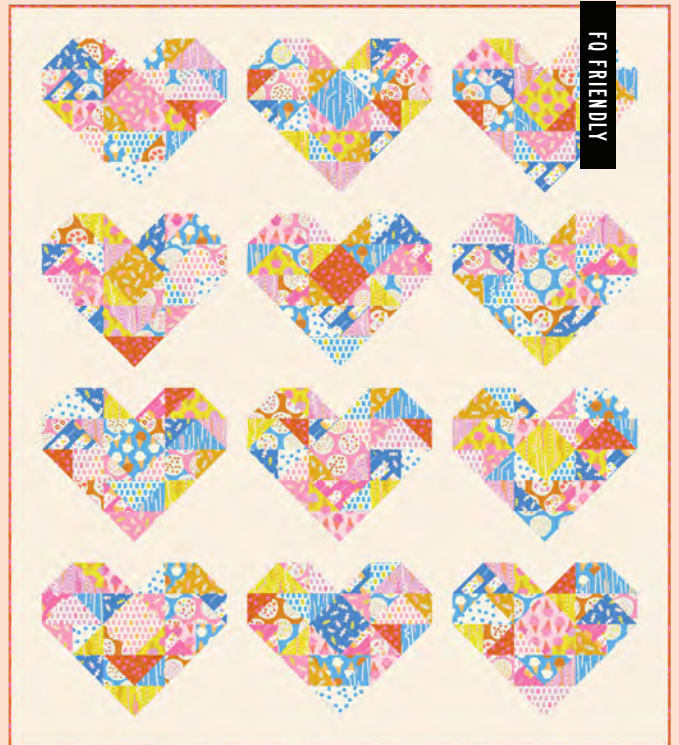

JR FRIENDLY

WCS 035 Whole Circle Studio | Scattered Sprinkles  
58" x 58"

FQ FRIENDLY

PAD 014 Patch and Dot | Sugar Cubes  
72" x 72"

TLQ 1014 Tara Lee Quiltery | Flicker  
50" x 50"

KTQ 170 Kitchen Table Quilting | Annie

63" x 72"

FQ FRIENDLY

SMA 107 Sew Mariana | Heart Bits

64" x 72"