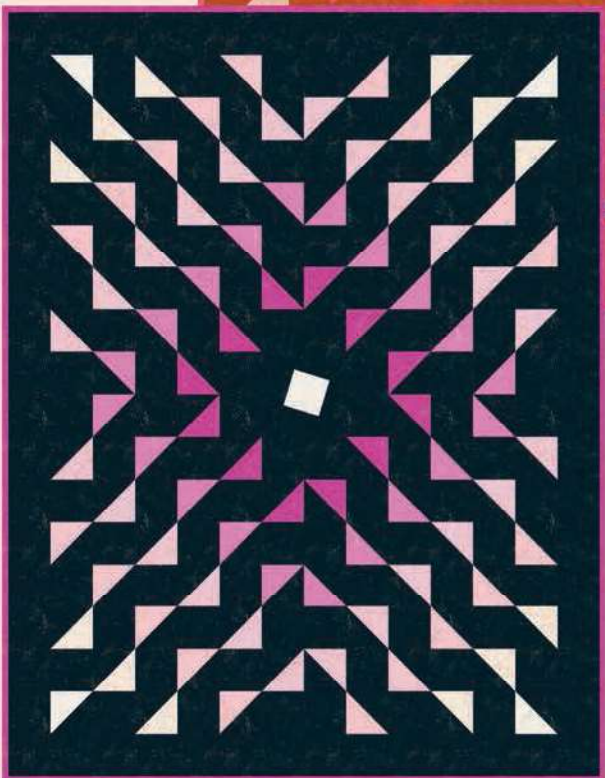

FO
FRIENDLY

SS16041 Satterwhite Quilts - Mythos

56" x 72"