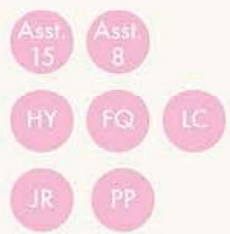

SUNSHINE

RS5027-71M

NOVEMBER DELIVERY

RS5027

32 prints
100% premium
Ruby Star Cotton

PINE

RS5027-58M

SOFT AQUA