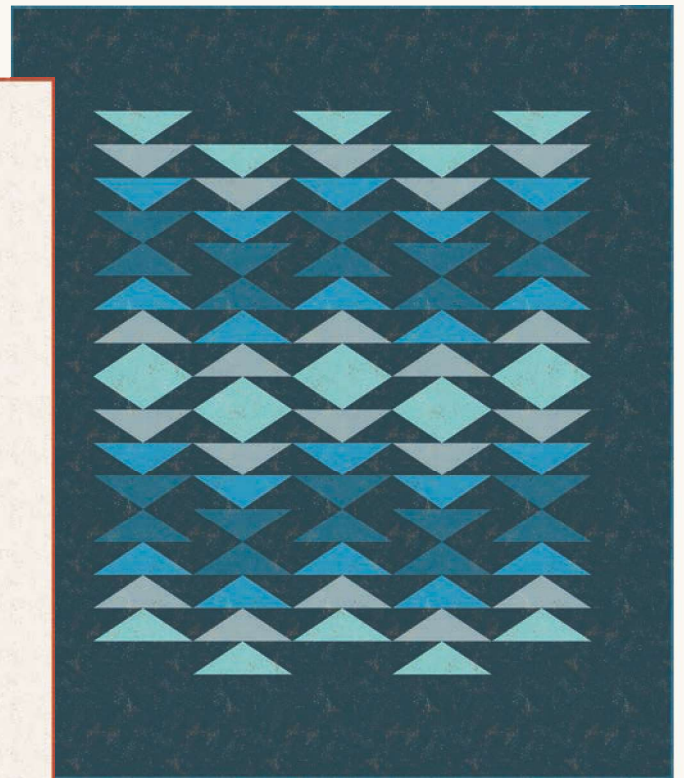

SPECKLED.

BY: RASHIDA COLEMAN-HALE

Speckled is our newest basic. Designed by Rashida Coleman-Hale, Speckled is a paint splatter texture layered over a solid dyed Ruby Star Cotton base fabric, creating a rich, deep print with lots of dimension. This 32-piece collection is even better than solids for supporting for all of our Ruby Star Society Collections.

RS5027-36M

TURQUOISE

RS5027-72M

BRIGHT BLUE

RS5027-50M

TEAL

RS5027-53M

TEAL NAVY

RS5027-55M

DENIM

RS5027-52M

RS5027-KIT Eye Candy Quilts - Speckled Kit (pattern: Conifer)

80" x 90"

GS 32001 Grainline Studio - Stowe Bag

IKS 1021 Initial K Studio - Tropic

65" x 70"

TCJ 118 Then Came June - Radiate

54" x 63"

AQD 0265 Antler Quilt Design - Fractured

63" x 78"

LC
FRIENDLY

18" x 63"

includes runner size

JR
FRIENDLY