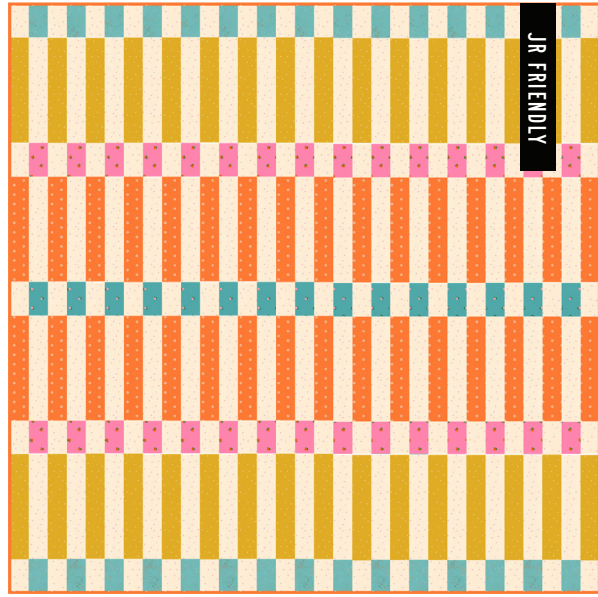

RS0076 12
HELLO SUNSHINE | JUNE

RS0076 11
HELLO SUNSHINE | BUTTERCUP

RS0076 13
HELLO SUNSHINE | TURQUOISE

FULL REPEAT IS 18" X 24"

PALE PINK RS5027 91M

PEONY RS5027 67M

SUNSHINE RS5027 71M

CLEMENTINE RS5027 100M

EVERGREEN RS0005 53M

TURQUOISE RS5027 72M

TURQUOISE RS0005 39

PHM 18
70" X 70"

Penelope Handmade
Archie

PHM 12
62" X 62"

Penelope Handmade
Madeline

WCS 018
55" X 55"