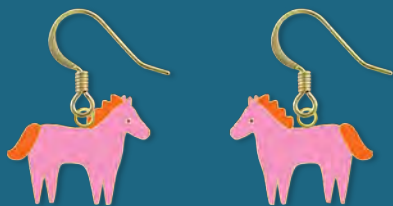

# ENAMEL ZIPPER PULLS

Two of each designer's favorite designs have been made into gold and enamel treasures. Pulls come on card backing in sets as shown, with lobster claw clasps.

OCTOBER DELIVERY

**SARAH ZIPPER PULLS**  
2 COUNT ON BACKING CARD  
#: RS 7055

**RASHIDA ZIPPER PULLS**  
2 COUNT ON BACKING CARD  
#: RS 7054

**KIM ZIPPER PULLS**  
2 COUNT ON BACKING CARD  
#: RS 7053

**ALEXIA ZIPPER PULLS**  
2 COUNT ON BACKING CARD  
#: RS 7052

**MELODY ZIPPER PULLS**  
2 COUNT ON BACKING CARD  
#: RS 7051

# ENAMEL EARRINGS

The perfect compliment to any outfit. Earrings made out of gold and enamel, and are double sided. Each design is shown to scale.

OCTOBER DELIVERY

**PONY**  
by Alexia Marcelle Abegg  
1 PAIR ON BACKING CARD  
#: RS 7056