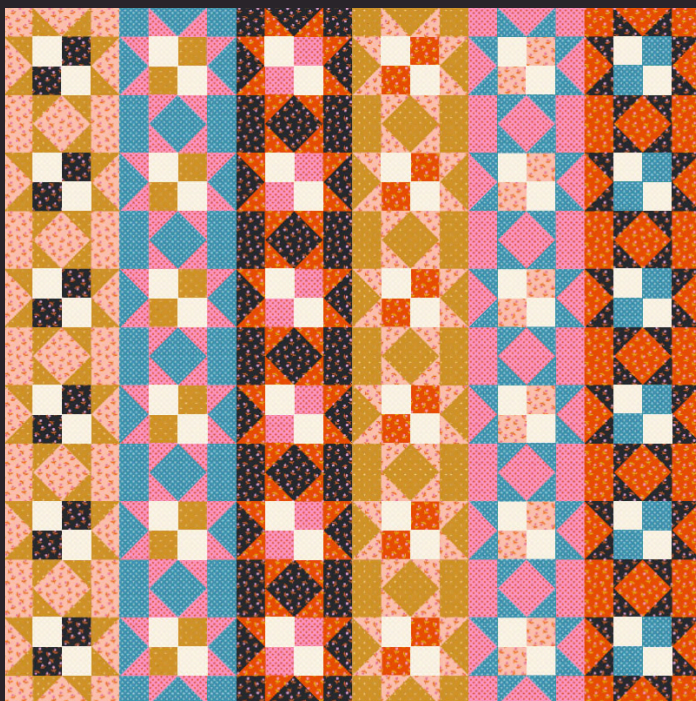

Kitchen Table Quilting | Maggie

MMD 1083
62" X 70"

Meadow Mist
Irish Puzzle

SKW 402
57" X 76"

Sew Kind of Wonderful
Metro Rings

CJ 103
57" X 76"

Cotton And Joy
Prairie Tracks

PHM 22 Penelope Handmade | Edward

60" X 60"

TRQ 103 The Retro Quilter | Retro Daisy

64" X 64"