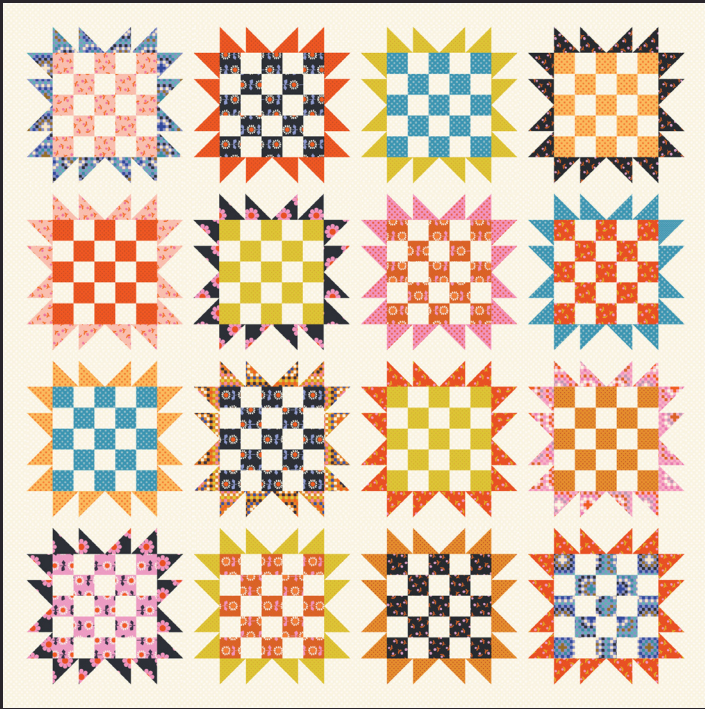

PAD 015 Patch And Dot | Sunflower Patch

68" X 68"