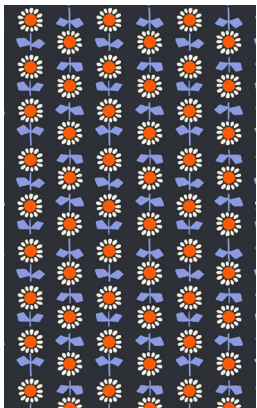

RS4102 16
MINI DOT | WARM RED

RS4098 11
BLOOM | PECAN

RS4098 15
BLOOM | SOFT BLACK

RS4103 15
SPROUT | SOFT BLACK

RS4097 12
APPLIQUE MENAGERIE | DAISY

FULL REPEAT IS 40" X 24"

RS4097 14
APPLIQUE MENAGERIE | PEACH