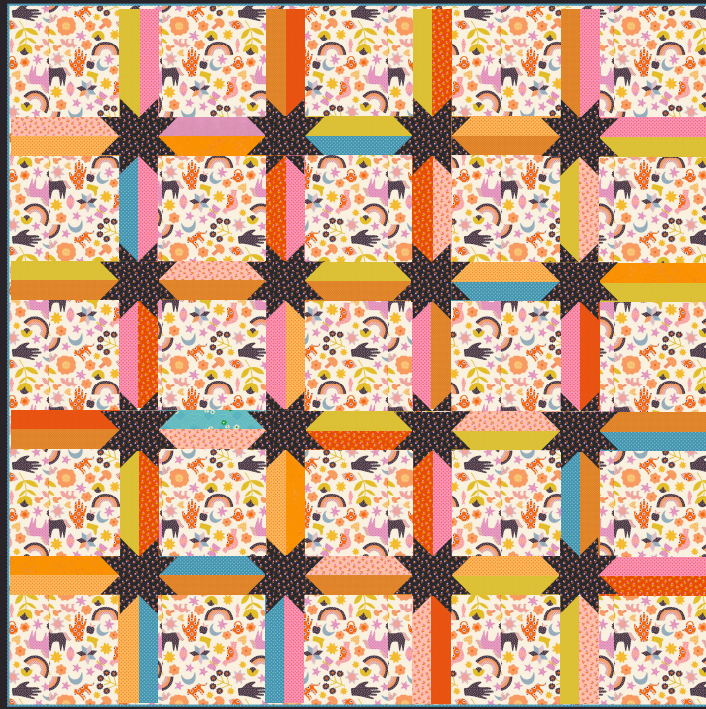

CACTUS RS5027 63M

CAYENNE RS5027 64M

BLACK RS5027 V VV 59

PAD 015 Patch And Dot | Sunflower Patch

68" X 68"

PHM 20 Penelope Handmade | Edna

64" X 64"

KTQ 141 57" x 72"