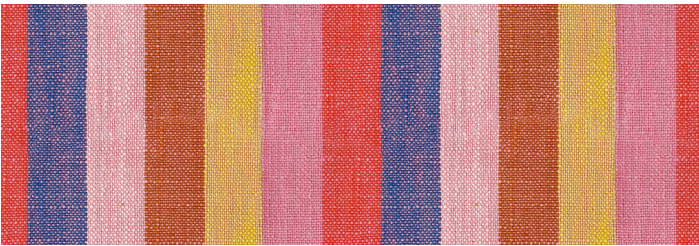

ALEXIA MARCELLE ABEGG

FEBRUARY 2024 DELIVERY

6 16" wide prehemmed cotton toweeling

RS4105 11  
BEADS TOWELING | PINK

RS4105 12  
BEADS TOWELING | BLUE

RS4106 12  
BOARDWALK TOWELING | PINK

RS4106 11  
BOARDWALK TOWELING | TURQUOISE

RS4107 11  
APRON STRIPE TOWELING | PINK

RS4107 12  
APRON STRIPE TOWELING | BLUE

# starry

by

ALEXIA MARCELLE ABEGG

*back in a variety of classic and brand new colors!*

AVAILABLE TO ORDER NOW, SHIPPING LATE FALL.