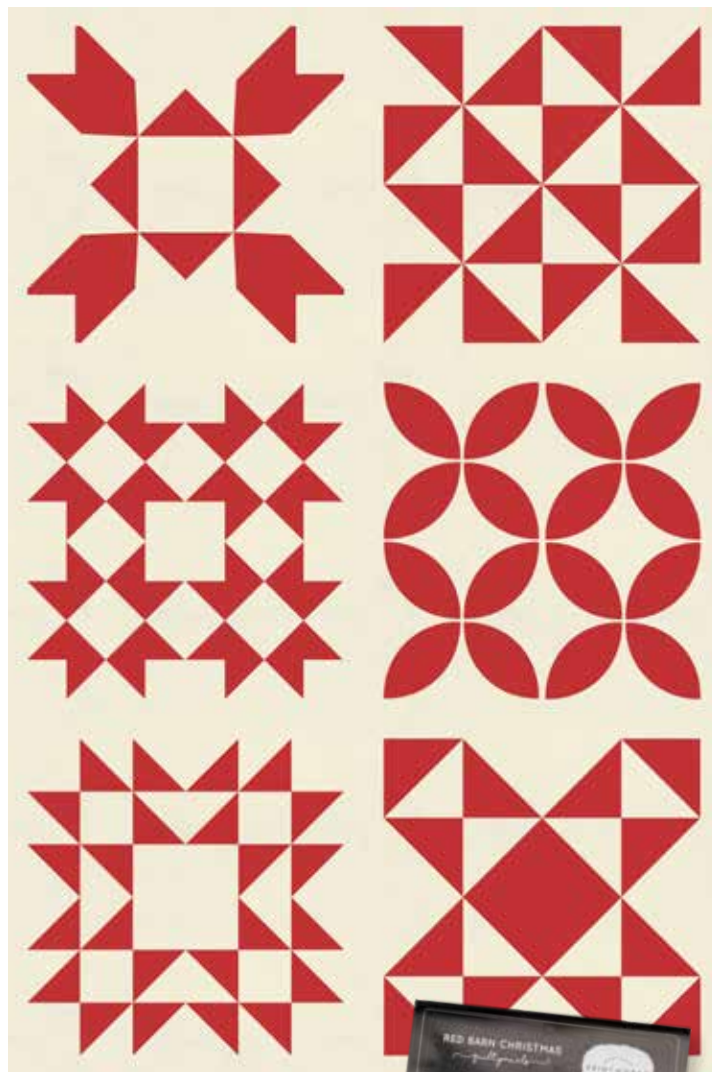

SWEETWATER

PRINTWORKS

RED BARN

CHRISTMAS

100% COTTON CANVAS PANELS
PERFECT FOR HOME DECOR, TOTE BAGS, QUILTS AND SO MUCH MORE!

55540 11P (2 panels) Each panel is 36" x 54".
All squares approx. 17". Packaged in polybag with header.

moda FABRICS + SUPPLIES® JUNE DELIVERY

55540 12P (2 panels) Each panel is 36" x 54".
All squares approx. 17". Packaged in polybag with header.

Printworks Christmas Quilts
Book featuring eight patterns
SW P289