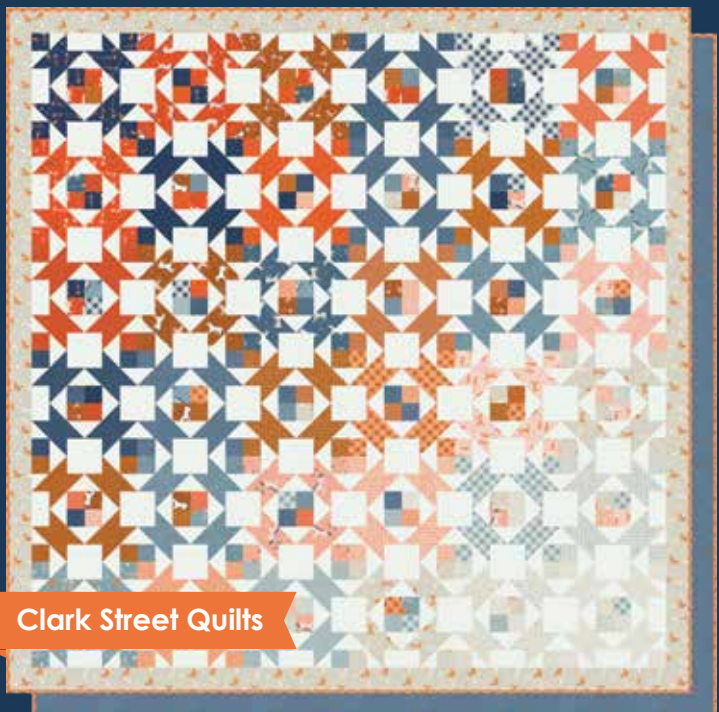

meander

BY ANEELA HOEY

Then Came June

KIT
24580

TCJ 121 Nova Star
54" x 68" FQ Friendly

Suggested Quilt Back - Stock#: 24584 15

Clark Street Quilts

CSQ 106 Canopy
76" x 76" F8 Friendly

Suggested Quilt Back - Stock#: 24586 17

Meander offers up an outdoor tale inspired by afternoon walks, lazy day picnics and tea time stories.

It reflects my journey through design, picking out favourite ideas from past collections, and adding them to playful new basics. They come together with a natural ebb and flow to tell a new story. An urban, rural idyll woven into a collection of designs that is sure to inspire a tale or two of your own.

FEBRUARY DELIVERY

moda FABRICS + SUPPLIES®

Patterns by Aneela Hoey

[Click Here To Shop This Collection!](#)

AH 111 Pop Open Pouch 10" x 5" x 5"

View A

View B

View C