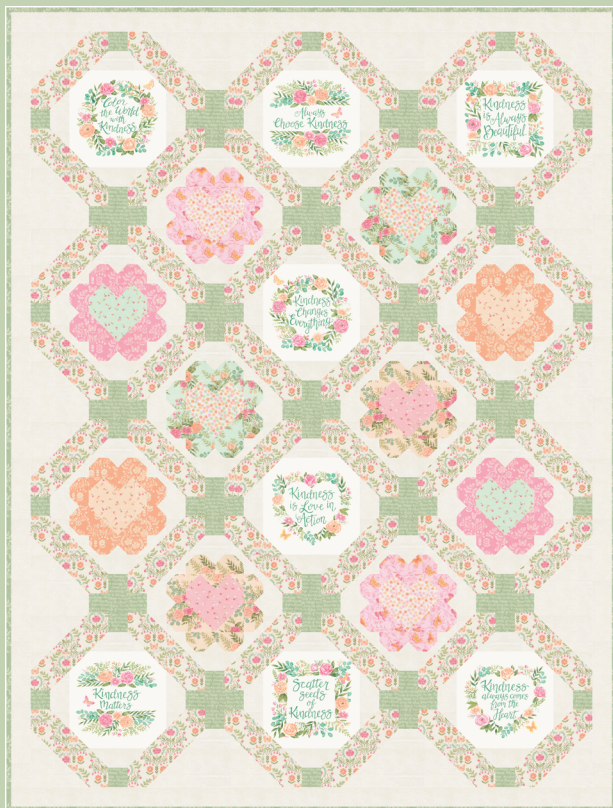

Kindness Deb Strain

CHD 2517 Chain of Kindness 62" x 82"