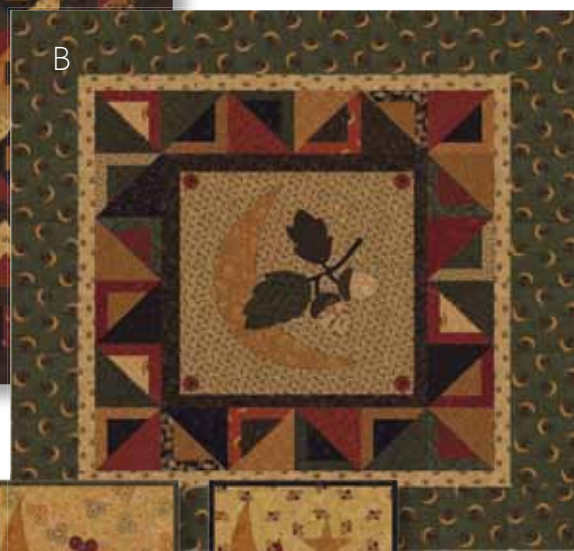

*9373 17
Gold

9376 17
Gold

9375 27
Tonal Gold

moda

PATTERNS from Kansas Troubles

Loose Change — #KT 12100/ KT 12100G

New Moon — #KT 55014/ KT 55014G Finished Quilt Measures 32" x 32"

Harvest Moon Mini Table Treat — #KT 22041/ KT 22014G Measures 17"

A

B

C

Harvest Moon — #KT 11098/ KT 11098G
Includes Pattern for A & B quilts shown above. Optional centers (C) for quilt B.

September Delivery

SKUS: 40 PRINTS
CONTENT: 100% COTTON

PRINTS:

- ASST.9370-15 15 YARDS OF EACH
- ASST.9370-12 12 YARDS OF EACH
- ASST.9370-10 10 YARDS OF EACH
- ASST.9370-10H 10 YARDS OF 20 SKUS*
- 9370AB BUNDLE: 40 SKUS 18"X22"
- 9370F8 BUNDLE: 40 SKUS 9"X22"
- 9370HB HONEY BUN - (40) 1½"X45" STRIPS - PK 6
- 9370JR JELLYROLL - (40) 2½"X45" STRIPS - PK 4
- 9370LC LAYER CAKE - (42) 10"X10" SQUARES - PK 4
- 9370PP (42) 5"X5" SQUARES - PK 12
- 9370MC (42) 2½" SQUARES - MULTIPLE 24