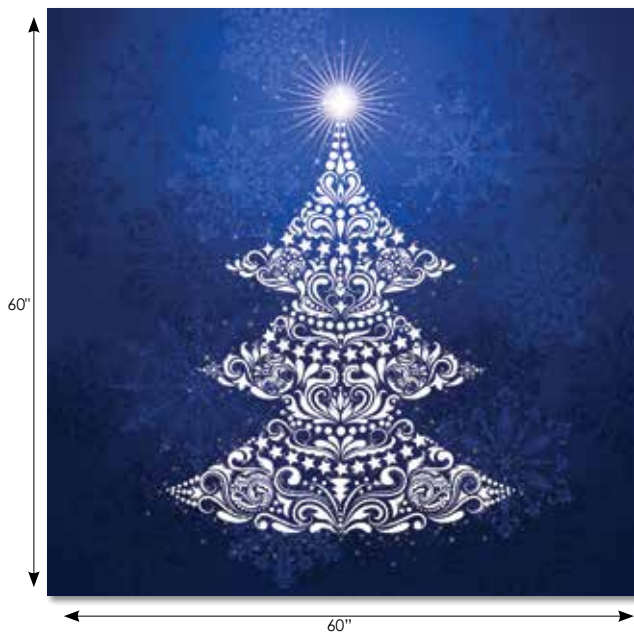

The 60" panels are a dream come true as whole-cloth quilts and for those who enjoy thread-work and thread-painting.

33431 13P
Poinsettia Christmas Panel -white
Size: 60" x 60"
Packaged in polybag with header
Min 2

33431 14P
Poinsettia Christmas Panel - black
Size: 60" x 60"
Packaged in polybag with header
Min 2

33430 12P
Christmas Tree Panel - ruby
Size: 60" x 60"
Packaged in polybag with header
Min 2

33433 11D
Snowflake Prism *running yardage - 45" WOF*

33434 11D
Winter Wonderland *running yardage - 45" WOF*

33430 11P - Christmas Tree Panel - ice blue
Size: 60" x 60" Packaged in polybag with header
Min 2

33432 11P - Snowflake Panel
Size: 60" x 60" Packaged in polybag with header
Min 2