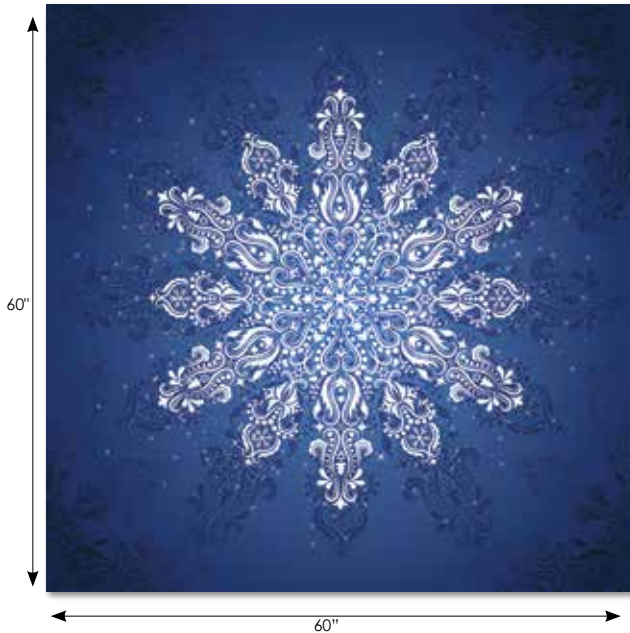

The 60" panels are a dream come true as whole-cloth quilts and for those who enjoy thread-work and thread-painting.

33431 13P
Poinsettia Christmas Panel -white
Size: 60" x 60"
Packaged in polybag with header
Min 2

33431 14P
Poinsettia Christmas Panel - black
Size: 60" x 60"
Packaged in polybag with header
Min 2

33430 12P
Christmas Tree Panel - ruby
Size: 60" x 60"
Packaged in polybag with header
Min 2

33433 11D
Snowflake Prism *running yardage - 45" WOF*

33434 11D
Winter Wonderland *running yardage - 45" WOF*

33430 11P - Christmas Tree Panel - ice blue
Size: 60" x 60" Packaged in polybag with header
Min 2

33432 11P - Snowflake Panel
Size: 60" x 60" Packaged in polybag with header
Min 2