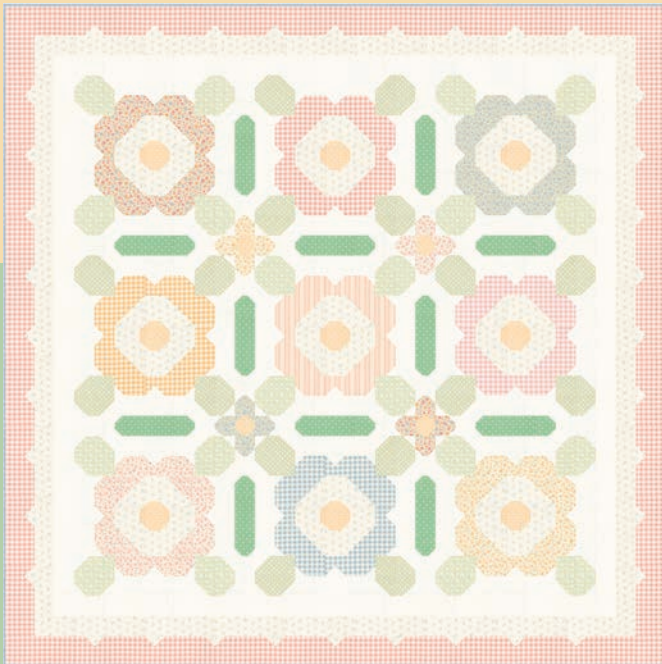

Cottage Charm features an array of soft pink, peach, sage green, buttercup yellow, lavender, powder blue, and cream prints for a sweet and feminine touch. The mixture of patterns and textures include those inspired by floral wallpaper, gingham, paneling, window panes, and vintage stamps. This fabric collection will captivate you as you sew projects that bring the essence of a vintage flower cottage to your home. Cozy up in your favorite nook with a quilt made from the Cottage Charm collection.

9900 298 GAMEO

9900 457 PEAR

9900 398 CUCUMBER

9900 460 POWDER BLUE

9900 207 GLACIER

projects

MSQL 160 Blooming Stitches 84" x 95" LC Friendly

MSQL 161 Blooming Stitches Remix 54" x 62"

MSQL 162 Pretty Blossoms 66" x 66"

MSQL 163 Patchwork Blossoms 50" x 50" PP Friendly