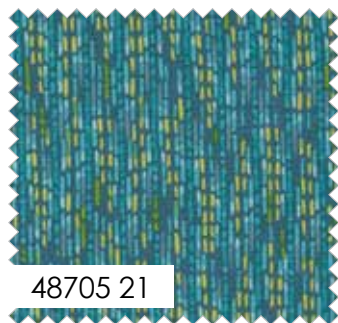

48700 14

48702 14

48704 13

48703 13

48705 12

Carolina Lilies ROBIN PICKENS

48702 12

48626 191

48701 12

48700 19

48705 19

48702 19

48626 198

48704 20

48703 20

48705 21

JR

LC

MC

PP

NOVEMBER DELIVERY

•30 Prints •100% Premium Cotton
JR's, LC's, MC's & PP's include 30 skus plus two each of 48700, 48701-11 and 48704.