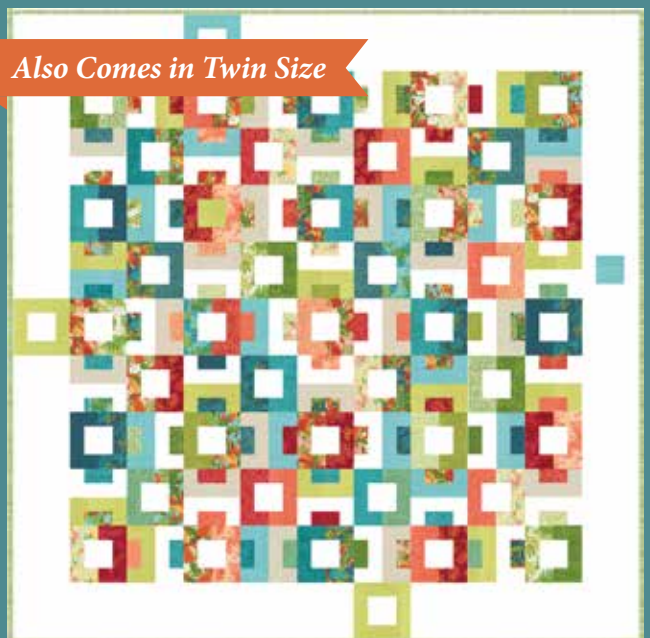

Carolina Lilies

ROBIN  PICKENS

RPQP BS104 Blockstep Dark Lap

56" x 56" LC or JR Friendly

RPQP BS104 Blockstep Light Lap

56" x 56" LC or JR Friendly

Also Comes in Twin Size

RPQP BS104 Blockstep Queen

88" x 88" LC or JR Friendly

NOVEMBER DELIVERY

moda FABRICS + SUPPLIES®

My mother loves daylilies. Her gardens were a mix of many varieties of daylilies in yellow, orange and deep red, and I particularly liked those with lots of spots and speckles. When I saw the wonderful peach and red Carolina Lilies, with their dramatic dots, curving petals and dramatic arches, I fell in love. The curve of the petals, and the hanging stamen remind me of twirling dancers with their elegant legs and ballet slippers.