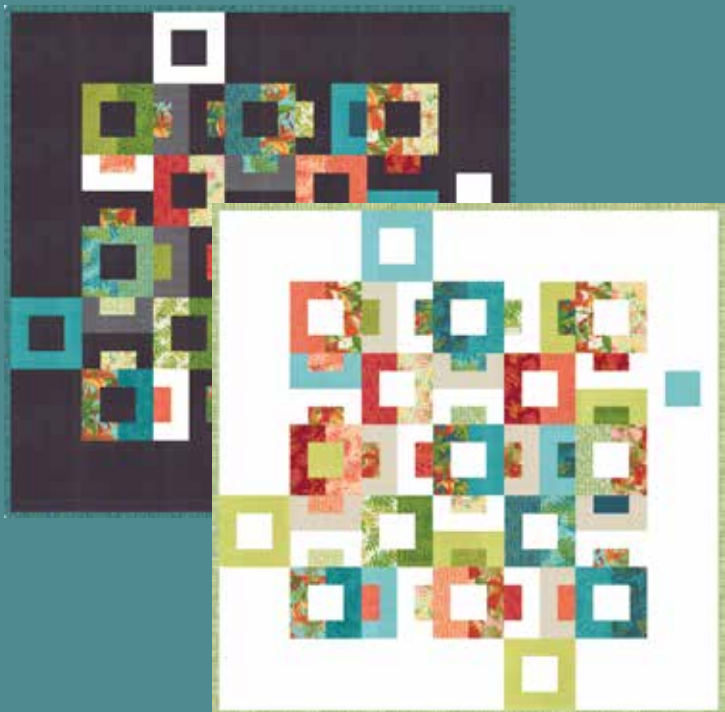

Carolina Lilies

ROBIN  PICKENS

RPQP BS104 Blockstep Dark Lap

56" x 56" LC or JR Friendly

RPQP BS104 Blockstep Light Lap

56" x 56" LC or JR Friendly

Also Comes in Twin Size

RPQP BS104 Blockstep Queen

88" x 88" LC or JR Friendly

NOVEMBER DELIVERY

moda FABRICS + SUPPLIES®

My mother loves daylilies. Her gardens were a mix of many varieties of daylilies in yellow, orange and deep red, and I particularly liked those with lots of spots and speckles. When I saw the wonderful peach and red Carolina Lilies, with their dramatic dots, curving petals and dramatic arches, I fell in love. The curve of the petals, and the hanging stamen remind me of twirling dancers with their elegant legs and ballet slippers.

I've added graceful ferns, lacy leaves and a painted paisley to accompany the spotted florals. The colors are Ruby, Peach, Grass and Aqua, with a few pops of Teal. Yes, that means there are five new Thatched colors to complement the collection.

JR

LC

MC

PP

NOVEMBER DELIVERY

•30 Prints •100% Premium Cotton
JR's, LC's, MC's & PP's include 30 skus plus two each of 48700, 48701-11 and 48704.