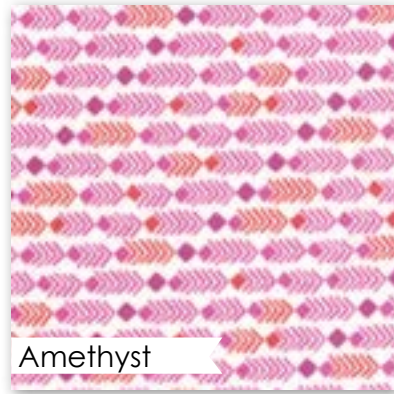

Moonlight

27226 14 \*

Parts	No. of Pieces	Yardage
Part 2	24 pieces	1 3/4 yards Canary Yellow
Part 5	20 "	
Border	20 "	
Part 1	24 pieces	6 yards Blue-Green
Part 3	288 "	
Part 5	20 "	
Part 7	500 "	6 yards Sandstone Gray
Birding	500 "	
Part 4	264 pieces	
Part 6	20 whole "	6 yards Sandstone Gray
Part 7	20 half "	
Part 7	476 "	

★ Color Combos are amazing!

102

Amethyst

27223 18

Amethyst

27224 18

Amethyst

27228 17 \*

Sunset

27227 16 \*

Binding!

Cactus

27220 12 \*

Moonlight

27228 14

Sand