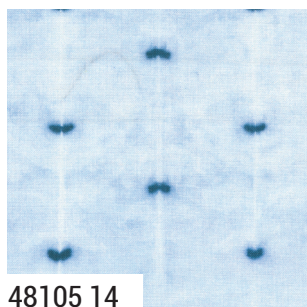

WINTER CHILL Debbie Maddy

48100 14

48108 14

48106 14

48102 14

48107 14

48105 14

48101 18

48100 11

48107 11

48103 12

48104 12

moda JUNE DELIVERY

WINTER CHILL Debbie Maddy

moda JUNE DELIVERY

WINTER CHILL Debbie Maddy

48109 11

48109 12

Snowflake Block Panel. Panel Size: 24" x 44". Block Size: 10" x 10".

48100

Asst.
15

Asst.
10

AB

JR