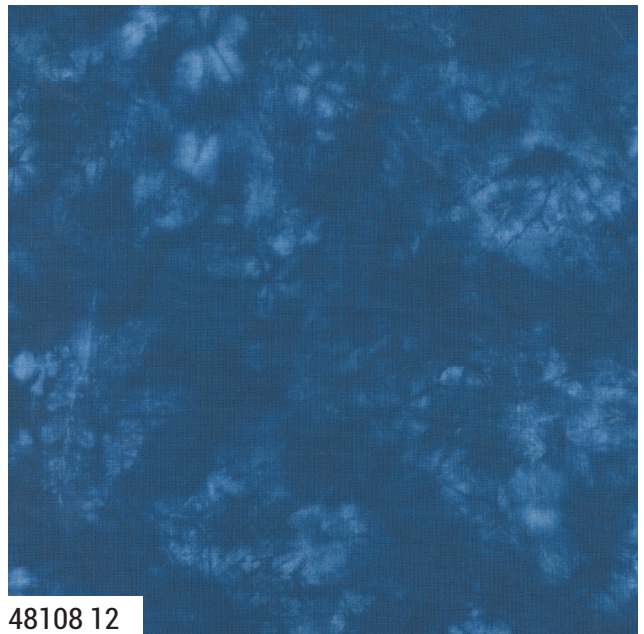

48100 11

48107 11

48103 12

48104 12

moda JUNE DELIVERY

WINTER CHILL Debbie Maddy

moda JUNE DELIVERY

WINTER CHILL Debbie Maddy

48109 11

48109 12

Snowflake Block Panel. Panel Size: 24" x 44". Block Size: 10" x 10".

48100

Asst.
15

Asst.
10

AB

JR

LC

MC

PP

JUNE DELIVERY

•25 Prints •100% Premium Cotton

AB includes 23 skus plus panel 48109-11 cut 24" x 44". JRs, LCs, MCs & PPs include 23 skus with two each of 48100, 48102-48104, 48106, 48107 & 48108-13 and do not include panels.