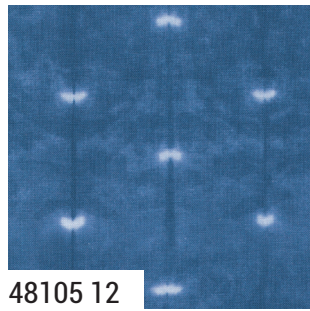

48100 11

48107 11

48103 12

48104 12

moda JUNE DELIVERY

WINTER CHILL Debbie Maddy

moda JUNE DELIVERY

WINTER CHILL Debbie Maddy

48109 11

48109 12

Snowflake Block Panel. Panel Size: 24" x 44". Block Size: 10" x 10".

48100

Asst.
15

Asst.
10

AB

JR