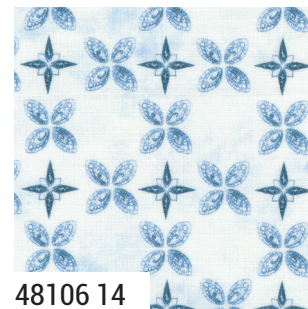

WINTER CHILL

Debbie Maddy

WINTER IN JAPAN can be very beautiful, with snow covering the ground and the buildings in an icy glaze of white. The snowflakes and stars are my reproduction of that beauty. Winter is not a holiday, it is a time of year, and this collection represents that frosty time of year that carries over until Valentine's Day.

WINTER CHILL Debbie Maddy

48100 14

48108 14

48106 14

48102 14

48107 14

48105 14

48101 18

48109 11

48109 12

Snowflake Block Panel. Panel Size: 24" x 44". Block Size: 10" x 10".

48100

Asst.
15

Asst.
10

AB

JR

LC

MC

PP

JUNE DELIVERY

•25 Prints •100% Premium Cotton

AB includes 23 skus plus panel 48109-11 cut 24" x 44". JRs, LCs, MCs & PPs include 23 skus with two each of 48100, 48102-48104, 48106, 48107 & 48108-13 and do not include panels.