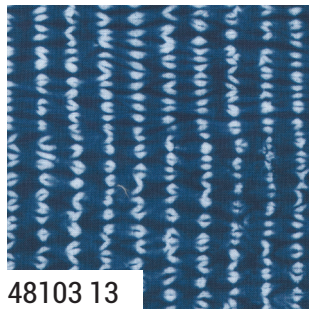

48100 11

48107 11

48103 12

48104 12

moda JUNE DELIVERY

WINTER CHILL Debbie Maddy

moda JUNE DELIVERY

WINTER CHILL Debbie Maddy

48109 11

48109 12

Snowflake Block Panel. Panel Size: 24" x 44". Block Size: 10" x 10".

48100

Asst.
15

Asst.
10

AB

JR

LC

MC

PP

JUNE DELIVERY

•25 Prints •100% Premium Cotton

AB includes 23 skus plus panel 48109-11 cut 24" x 44". JRs, LCs, MCs & PPs include 23 skus with two each of 48100, 48102-48104, 48106, 48107 & 48108-13 and do not include panels.