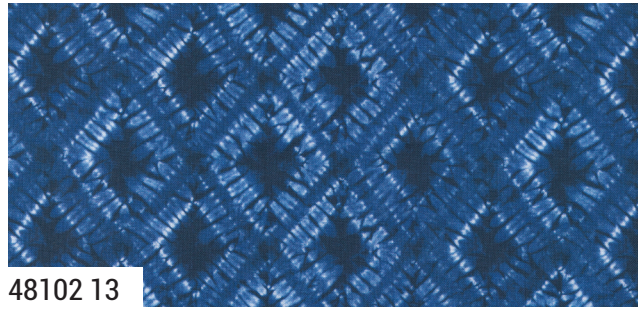

48100 11

48107 11

48103 12

48104 12

moda JUNE DELIVERY

WINTER CHILL Debbie Maddy

moda JUNE DELIVERY

WINTER CHILL Debbie Maddy

LC

MC

PP

JUNE DELIVERY

•25 Prints •100% Premium Cotton

AB includes 23 skus plus panel 48109-11 cut 24" x 44". JRs, LCs, MCs & PPs include 23 skus with two each of 48100, 48102-48104, 48106, 48107 & 48108-13 and do not include panels.