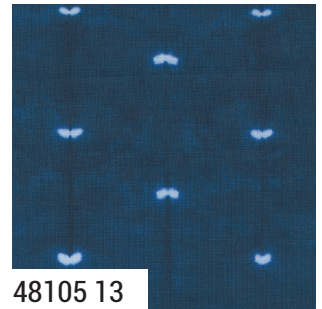

WINTER CHILL Debbie Maddy

48100 14

48108 14

48106 14

48102 14

48107 14

48105 14

48101 18

48100 11

48107 11

48103 12

48104 12

moda JUNE DELIVERY

WINTER CHILL Debbie Maddy

moda JUNE DELIVERY

WINTER CHILL Debbie Maddy

48109 11

48109 12

Snowflake Block Panel. Panel Size: 24" x 44". Block Size: 10" x 10".

48100

Asst.
15

Asst.
10

AB

JR

LC

MC

PP

JUNE DELIVERY

•25 Prints •100% Premium Cotton

AB includes 23 skus plus panel 48109-11 cut 24" x 44". JRs, LCs, MCs & PPs include 23 skus with two each of 48100, 48102-48104, 48106, 48107 & 48108-13 and do not include panels.