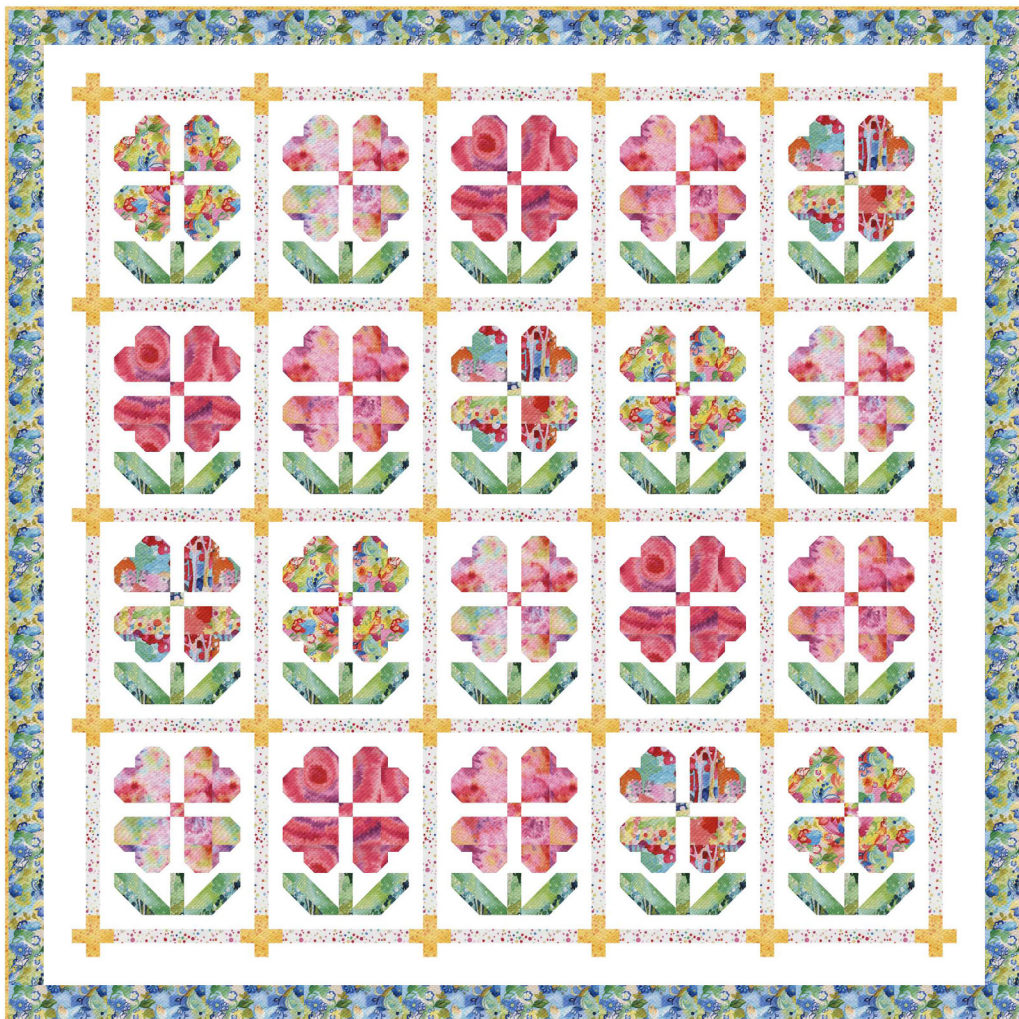

Whimsy Wonderland

BY MoMo

How would you paint a dream filled wonderland with birds, butterflies and flowers? If you're MoMo, vibrant birds glide through a watercolor-soft landscape of fantasy flowers. Leaves, specks and a flurry of feathered creatures become real, creating a collection that awakens the spirit and delights the eye.

AUGUST DELIVERY

WS 15 Hearts Ablooming 72" x 72"

Prints above are reduced to show full WOF

Whimsy Wonderland ^{BY} MOMO

Whimsy Wonderland BY M^oM^o

33656 12

33657 12

33653 12