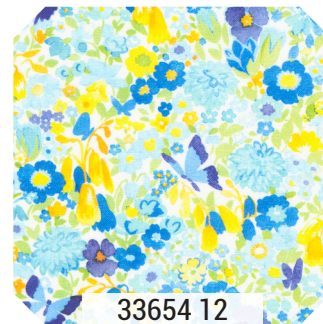

33655 13

33654 12