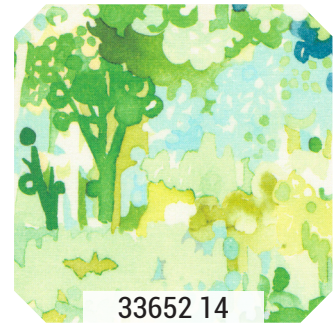

33658 21

33655 12

33651 12

33658 13

33656 13

33658 17

33652 14

33653 13

JR

LC

MC

PP

AUGUST DELIVERY

•29 Prints •100% Premium Cotton

JRs, LCs, MCs & PPs include 29 skus plus two each of 33653, 33654 AND 33658-11 & 13-21.