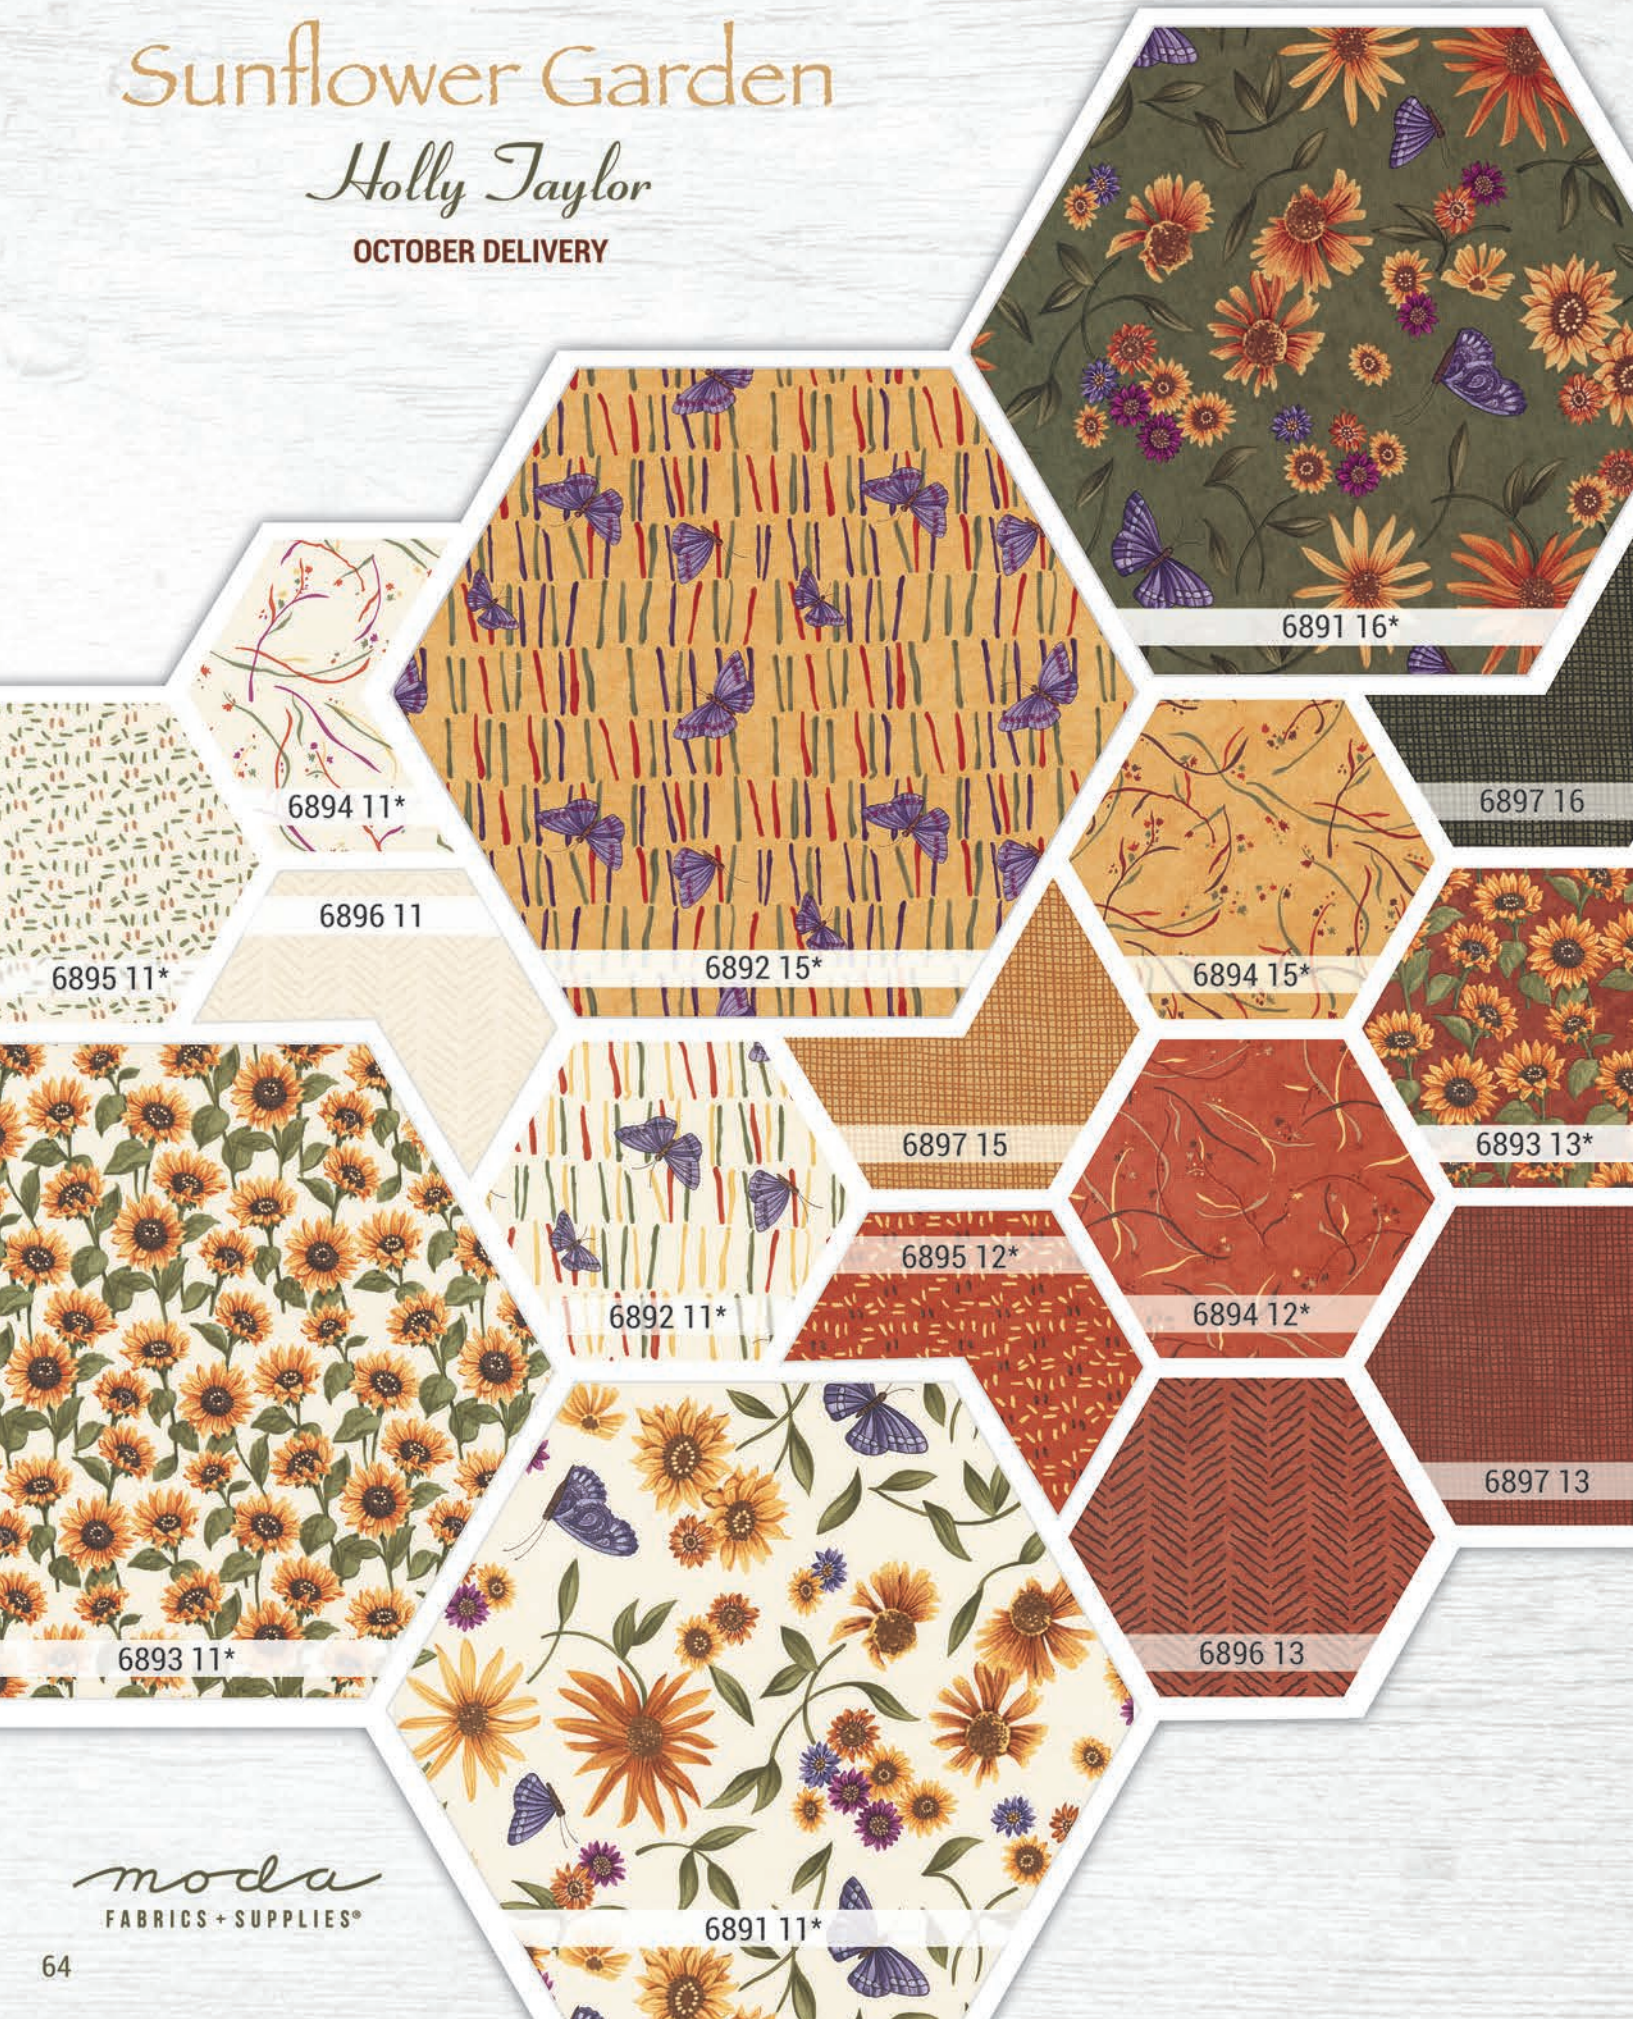

CAC 104 Kennedy Quilt 81" x 84"

DLL 174 Flower Fields 65" x 65"

more pattern sizes and
colorways available!

Keep your face to the sunshine
and you cannot see the shadows.
It's what sunflowers do.

- Hellen Keller

6890 13

Panels are 24" x 44".
Squares are 6.5" x 6.5".
Rectangles are 6.5" x 3.5".
Space between blocks is 1.5".

6890 18

Sunflower Garden

Holly Taylor

OCTOBER DELIVERY

6891 16*

6894 11*

6897 16

6896 11

6892 15*

6894 15*

6895 11*

6897 15

6893 13*

6892 11*

*32 Prints *100% Premium Cotton
 ABs include one panel - 6890-18. F8s, JRs, LCs, MCs & PPs do not include panels.
 JRs, LCs, MCs & PPs include 30 skus plus two each of 6891, 6892-14, 15 & 16 and 6893.