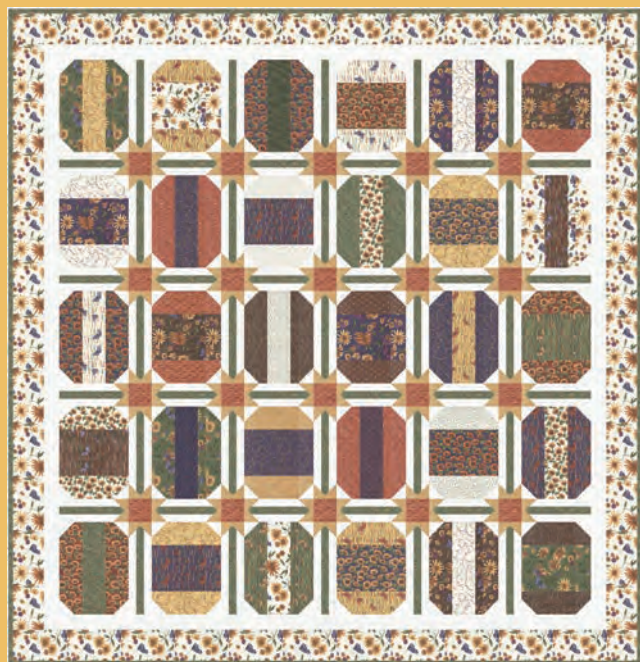

Sunflower Garden

Holly Taylor

OCTOBER DELIVERY

We have always loved the sunflower, and we have included them in some of our garden collections in the past. But this is the first time we've designed a group centered on this beautiful flower. Welcome to our Sunflower Garden.

CAC 104 Kennedy Quilt 81" x 84"

DLL 174 Flower Fields 65" x 65"

more pattern sizes and
colorways available!

Keep your face to the sunshine
and you cannot see the shadows.
It's what sunflowers do.

- Hellen Keller

6890 13

Panels are 24" x 44".
Squares are 6.5" x 6.5".
Rectangles are 6.5" x 3.5".
Space between blocks is 1.5".

6890 18

Sunflower Garden

Holly Taylor

OCTOBER DELIVERY

6891 16*

6894 11*

*32 Prints *100% Premium Cotton
 ABs include one panel - 6890-18. F8s, JRs, LCs, MCs & PPs do not include panels.
 JRs, LCs, MCs & PPs include 30 skus plus two each of 6891, 6892-14, 15 & 16 and 6893.