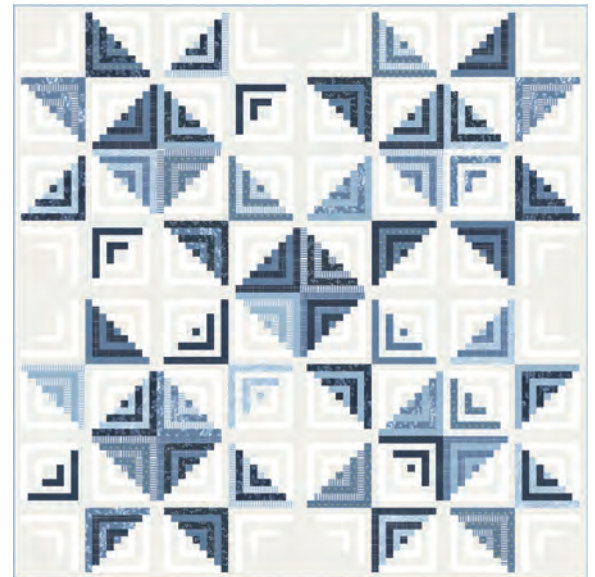

E

C

Patterns by Thimble Blossoms

- A) TB 188 Swoon Sixteen | 74" x 74"
- B) TB 278 Edelweiss | 74" x 74" *KIT55300*
- C) TB 279 Sand & Sea | 78" x 78"
- D) TB 280 Coastal | 60" x 73" *LC Friendly*
- E) TB 281 Sweet Escape 2 | 80" x 80"