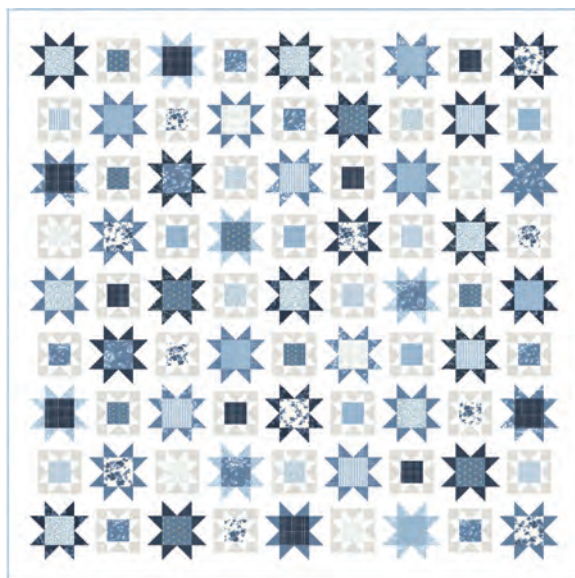

E

C

Patterns by Thimble Blossoms

- A) TB 188 Swoon Sixteen | 74" x 74"
- B) TB 278 Edelweiss | 74" x 74" *KIT55300*
- C) TB 279 Sand & Sea | 78" x 78"
- D) TB 280 Coastal | 60" x 73" *LC Friendly*
- E) TB 281 Sweet Escape 2 | 80" x 80"