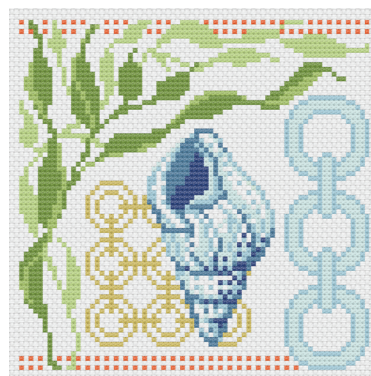

cross stitch patterns

RPCSP AL423
Anchored Life 6" x 6"

RPCSP BDWE424
Beach Day with Emerson 8" x 8"

RPCSP MBH1421
Modern Beach House 1 5" x 5"

RPCSP MBH2422
Modern Beach House 2 5" x 5"

RPCSP SS425
Shoreline Sampler 8" x 10"