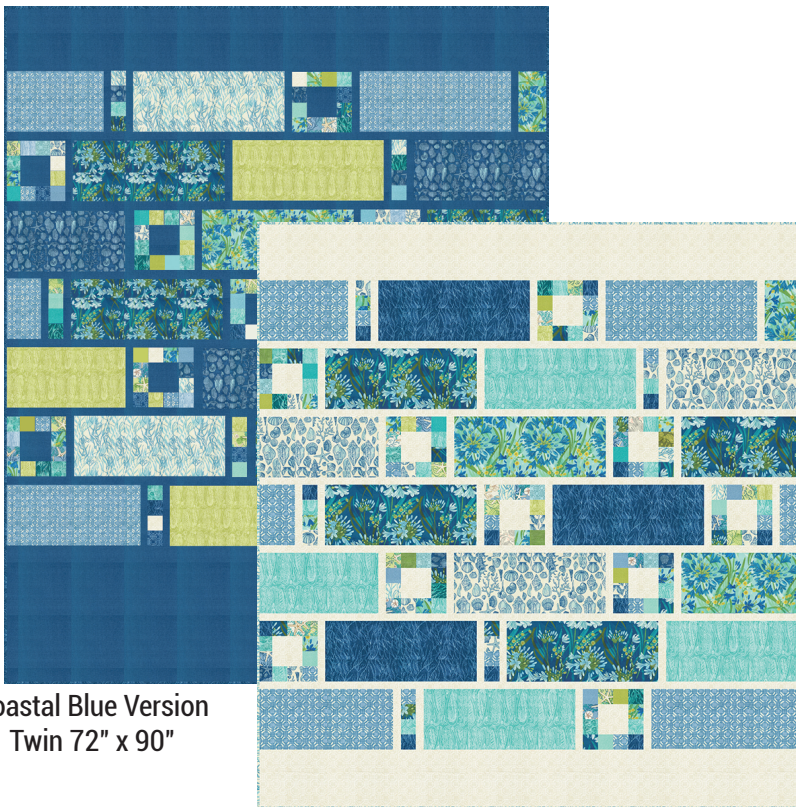

NOVEMBER DELIVERY

*26 Prints *100% Premium Cotton

AB includes all 26 skus. JRs, LCs, MCs & PPs include 26 skus with two each of 48770-48772, 48774, 48775-11 & 14.

RPQP BS132 Backslash
by Robin Pickens

Lagoon Version Twin 74 1/2" x 83 1/2"

Cream Version Lap 64 1/2" x 64 1/2"

Coastal Blue Version
Twin 72" x 90"

RPQP TT105 Tokyo Terrace
by Robin Pickens

Cream Version Lap 54" x 60"

AG 533 Poolsize Tote
by Noodlehead

Dark Version

Light Version

RPQP SW160 Surf Waves 32 1/2" x 33 1/2" PP Friendly by Robin Pickens
Also available in 64 1/2" x 66 1/2" LC Friendly

cross stitch patterns

RPCSP AL423
Anchored Life 6" x 6"

RPCSP BDWE424
Beach Day with Emerson 8" x 8"

RPCSP MBH1421
Modern Beach House 1 5" x 5"

RPCSP MBH2422
Modern Beach House 2 5" x 5"

RPCSP SS425
Shoreline Sampler 8" x 10"