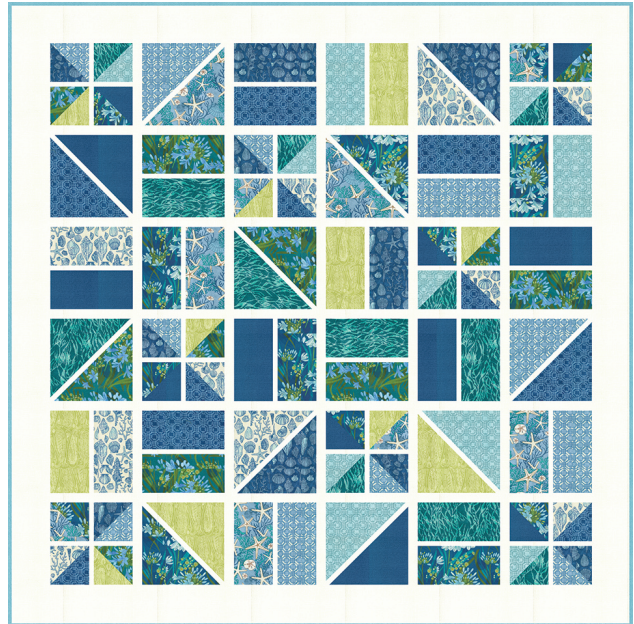

Serena Shores has new Thatched shades of Coastal, Breeze, Frost, Aqua, Surf, and Lime which join the existing Lagoon deep green for the calming palette. Coordinates to the Agapanthus main flowers include sketchy shells, beachcomber treasures, linked rings, seaweed strands, and a delicate paisley.

NOVEMBER DELIVERY

*26 Prints *100% Premium Cotton

AB includes all 26 skus. JRs, LCs, MCs & PPs include 26 skus with two each of 48770-48772, 48774, 48775-11 & 14.

RPQP BS132 Backslash
by Robin Pickens

Lagoon Version Twin 74 1/2" x 83 1/2"

Cream Version Lap 64 1/2" x 64 1/2"

Coastal Blue Version
Twin 72" x 90"

RPQP TT105 Tokyo Terrace
by Robin Pickens

Cream Version Lap 54" x 60"

AG 533 Poolsize Tote
by Noodlehead

Dark Version

Light Version

RPQP SW160 Surf Waves 32 1/2" x 33 1/2" PP Friendly by Robin Pickens
Also available in 64 1/2" x 66 1/2" LC Friendly

cross stitch patterns

RPCSP AL423
Anchored Life 6" x 6"

RPCSP BDWE424
Beach Day with Emerson 8" x 8"

RPCSP MBH1421
Modern Beach House 1 5" x 5"

RPCSP MBH2422
Modern Beach House 2 5" x 5"

RPCSP SS425
Shoreline Sampler 8" x 10"