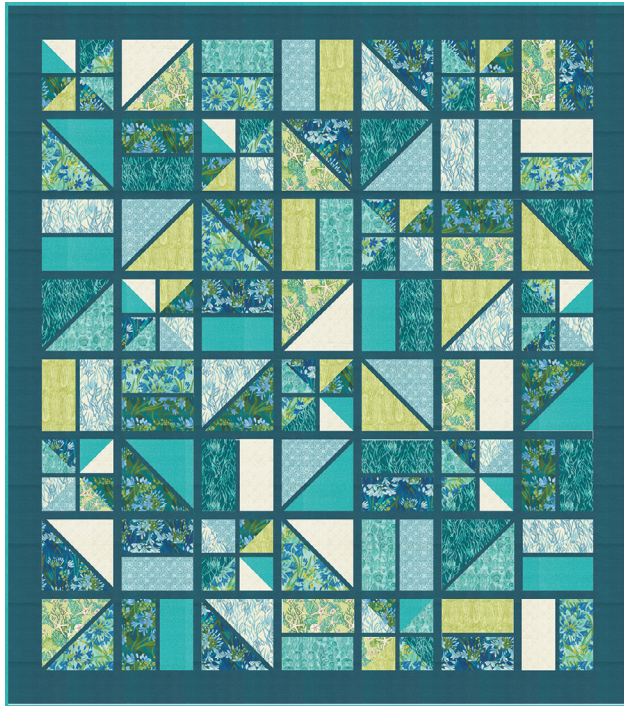

Serena Shores has new Thatched shades of Coastal, Breeze, Frost, Aqua, Surf, and Lime which join the existing Lagoon deep green for the calming palette. Coordinates to the Agapanthus main flowers include sketchy shells, beachcomber treasures, linked rings, seaweed strands, and a delicate paisley.

NOVEMBER DELIVERY

*26 Prints *100% Premium Cotton

AB includes all 26 skus. JRs, LCs, MCs & PPs include 26 skus with two each of 48770-48772, 48774, 48775-11 & 14.

RPQP BS132 Backslash
by Robin Pickens

Lagoon Version Twin 74 1/2" x 83 1/2"