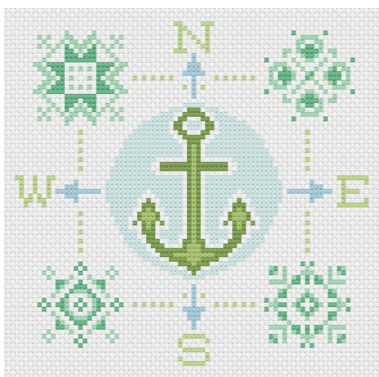

NOVEMBER DELIVERY

*26 Prints *100% Premium Cotton

AB includes all 26 skus. JRs, LCs, MCs & PPs include 26 skus with two each of 48770-48772, 48774, 48775-11 & 14.

RPQP BS132 Backslash
by Robin Pickens

Lagoon Version Twin 74 1/2" x 83 1/2"

Cream Version Lap 64 1/2" x 64 1/2"

Coastal Blue Version
Twin 72" x 90"

RPQP TT105 Tokyo Terrace
by Robin Pickens

Cream Version Lap 54" x 60"

AG 533 Poolsize Tote
by Noodlehead

Dark Version

Light Version

RPQP SW160 Surf Waves 32 1/2" x 33 1/2" PP Friendly by Robin Pickens
Also available in 64 1/2" x 66 1/2" LC Friendly

cross stitch patterns

RPCSP AL423
Anchored Life 6" x 6"

RPCSP BDWE424
Beach Day with Emerson 8" x 8"

RPCSP MBH1421
Modern Beach House 1 5" x 5"

RPCSP MBH2422
Modern Beach House 2 5" x 5"

RPCSP SS425
Shoreline Sampler 8" x 10"