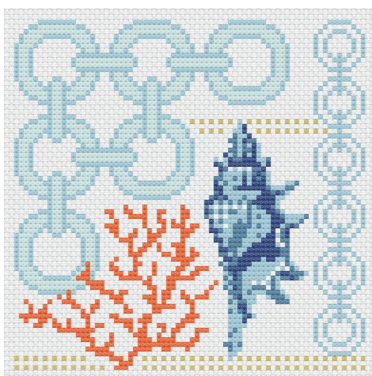

Serena Shores has new Thatched shades of Coastal, Breeze, Frost, Aqua, Surf, and Lime which join the existing Lagoon deep green for the calming palette. Coordinates to the Agapanthus main flowers include sketchy shells, beachcomber treasures, linked rings, seaweed strands, and a delicate paisley.

NOVEMBER DELIVERY

*26 Prints *100% Premium Cotton

AB includes all 26 skus. JRs, LCs, MCs & PPs include 26 skus with two each of 48770-48772, 48774, 48775-11 & 14.

RPQP BS132 Backslash
by Robin Pickens

Lagoon Version Twin 74 1/2" x 83 1/2"

Cream Version Lap 64 1/2" x 64 1/2"

Coastal Blue Version
Twin 72" x 90"

RPQP TT105 Tokyo Terrace
by Robin Pickens

Cream Version Lap 54" x 60"

AG 533 Poolsize Tote
by Noodlehead

Dark Version

Light Version

RPQP SW160 Surf Waves 32 1/2" x 33 1/2" PP Friendly by Robin Pickens
Also available in 64 1/2" x 66 1/2" LC Friendly

cross stitch patterns

RPCSP AL423
Anchored Life 6" x 6"

RPCSP BDWE424
Beach Day with Emerson 8" x 8"

RPCSP MBH1421
Modern Beach House 1 5" x 5"

RPCSP MBH2422
Modern Beach House 2 5" x 5"

RPCSP SS425
Shoreline Sampler 8" x 10"