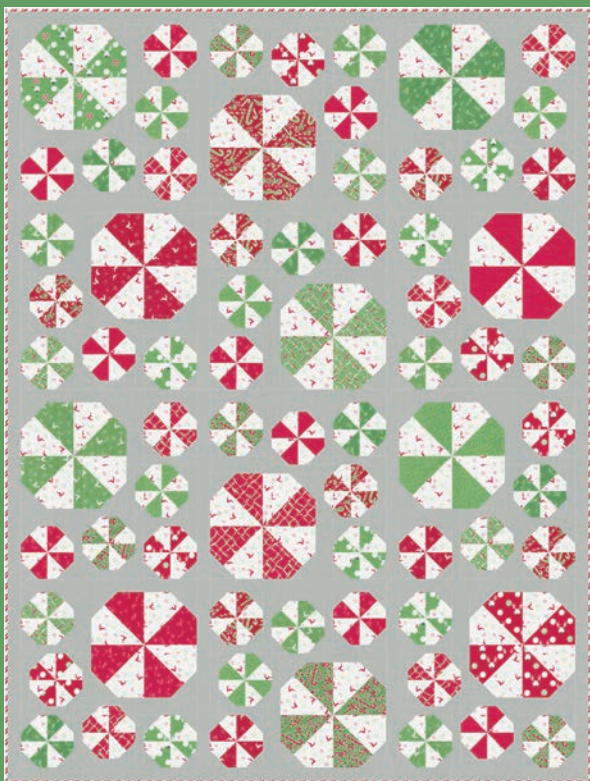

REINDEER GAMES

ME and MY *sister* DESIGNS

AQD 0291 Peppermint Swirl 66" x 87" AB Friendly

AQD 0417 Tabletastic 3! Brighton
10" x 48" LC Friendly

B1580 It Takes Two!
Multiple Sizes

REINDEER GAMES

ME and MY *sister* DESIGNS

Oh what fun it is to play with Christmas fabrics all day!

This playful and timeless collection of whimsical and nostalgic fabrics is perfect for any projects you have planned. Dots, stripes, ribbon candy and of course leaping reindeer make these fabrics perfect for joining in on all the reindeer games!