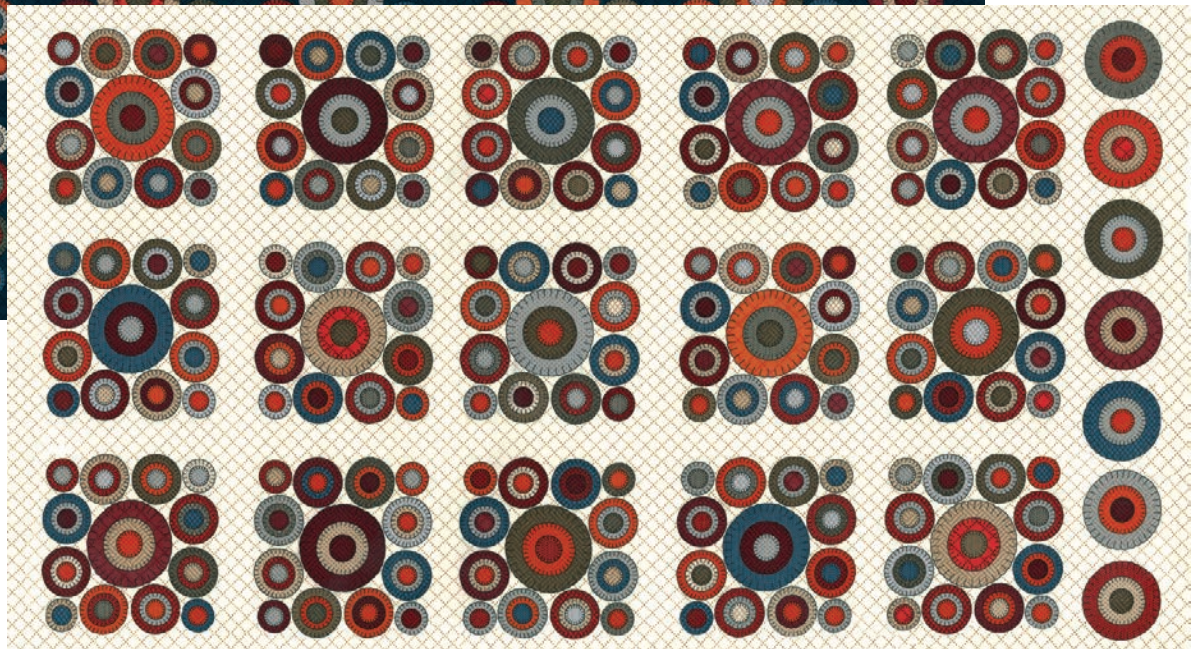

49318 15F

49312 15F

49310 20F\*

*moda* JULY DELIVERY

# PRAIRIE GATHERINGS FLANNELS *By: Primitive Gatherings*

49319 16F

49319 11F  
Block Panel Size 24" x 44"