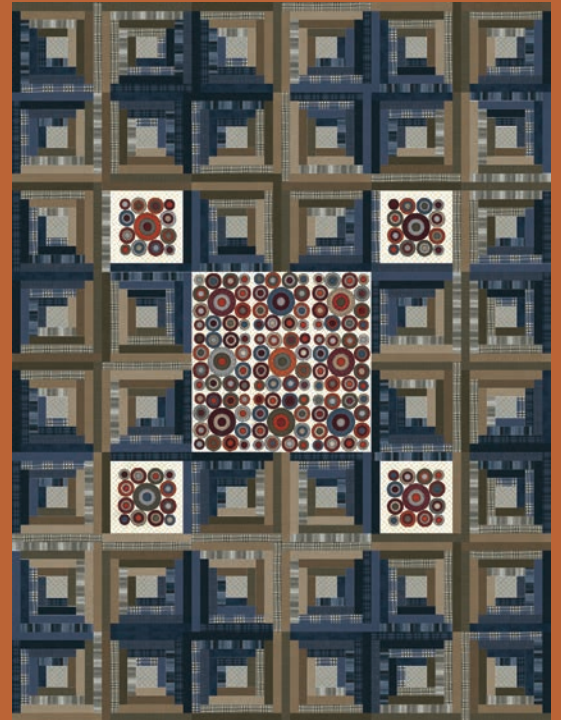

# PRAIRIE GATHERINGS FLANNELS *By: Primitive Gatherings*

49319 16F

49319 11F  
Block Panel Size 24" x 44"

## 108 INCH QUILT BACKS

108033 11F

108033 14F

108033 18F

108033 20F

49310

Asst.  
15

Asst.  
10

Low Cal  
10

ABF

F8F

LCF

PPF

AUGUST DELIVERY

•40 Prints •4 108" Inch Quilt Backs •100% Premium Cotton  
ABF & F8F include 36 skus. LCFs & PPFs include 36 skus with two each of 49314 & 49318.  
Precuts do not include 49319 & 49301.

# PRAIRIE GATHERINGS FLANNELS *By: Primitive Gatherings*

PRI 2056 Arrowhead 64" x 80"

PRI 2057 Home on the Prairie 84" x 84"

PRI 2058 Pennies on the Prairie 63" x 84"

PRI 2060 Pumpkin Stand 100" x 108"

PRI 2059 Prairie Star 96" x 96"