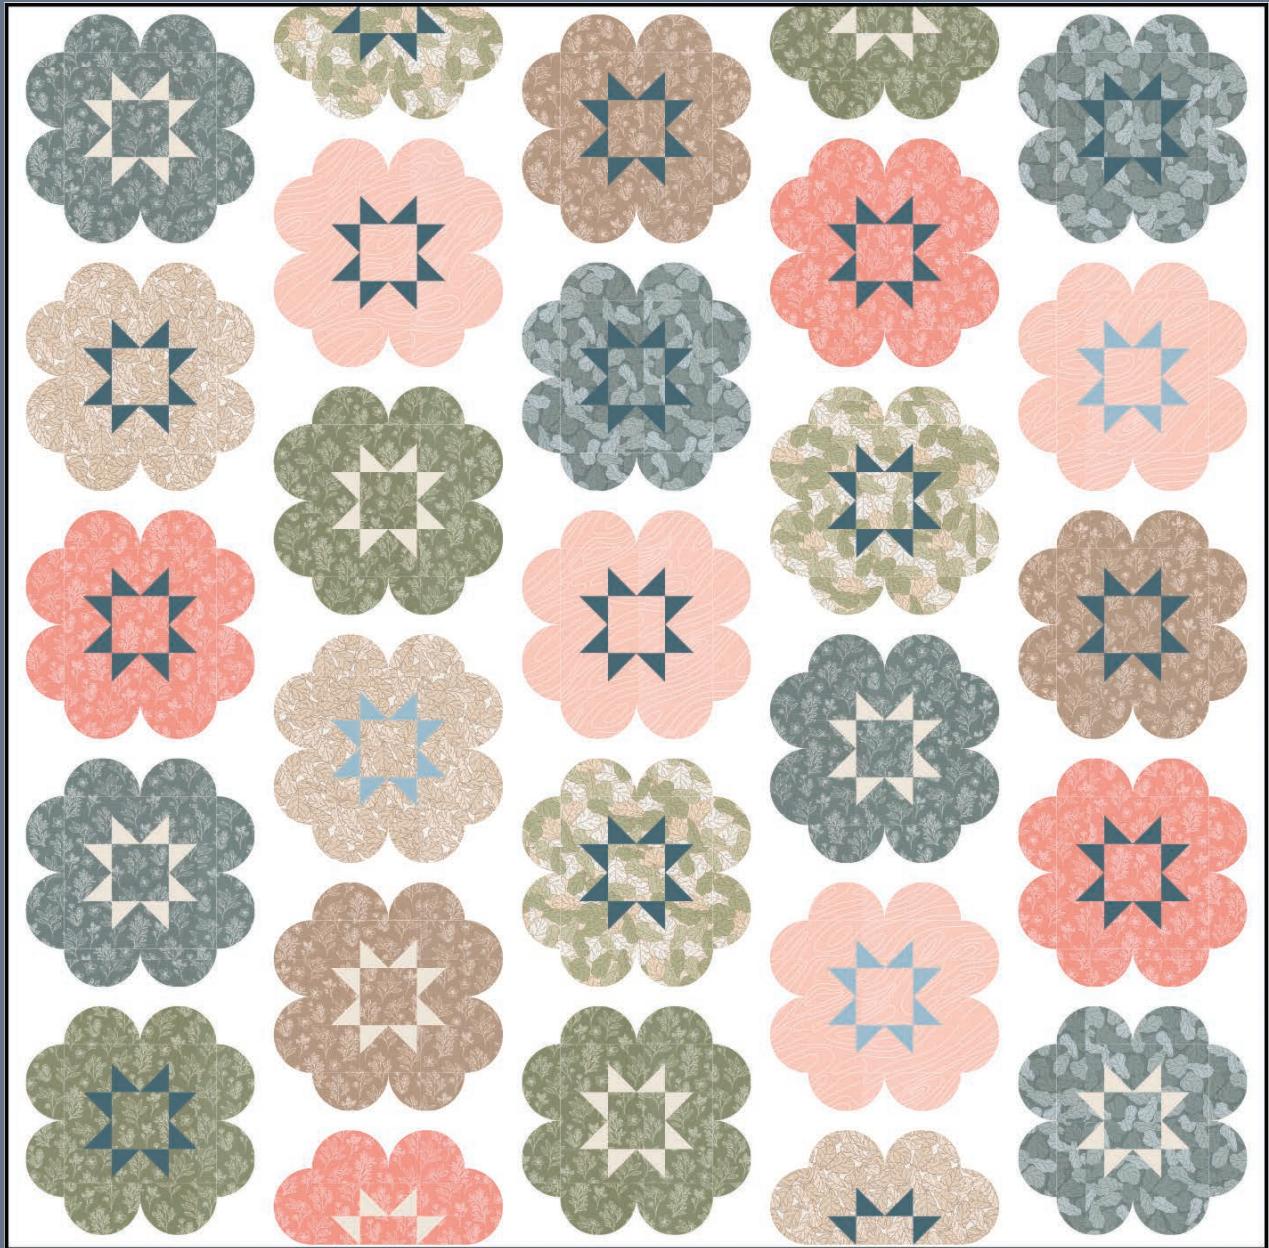

9900 88 BUBBLEGUM

9900 298 CAMEO

9900 176 BUNNY HILL BLUE

9900 401 METAL

Potted

BY KILEY'S QUILT ROOM

KQR 120 Star Bloom 53" x 52" AB Friendly
by Kiley's Quilt Room

KQR 121 Scrap That 56" x 64" PP and AB Friendly
by Kiley's Quilt Room