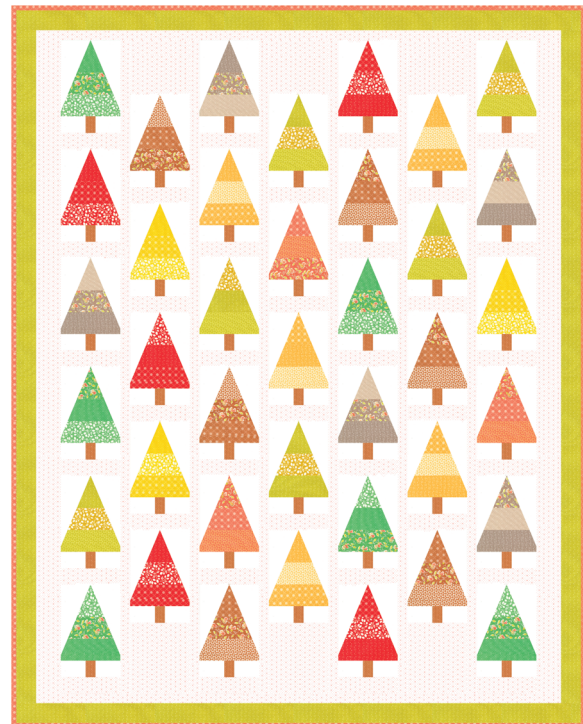

AB

F8

JR

LC

MC

PP

JANUARY DELIVERY

•40 Prints •100% Premium Cotton  
Precuts include all 40 skus. Assortments and precuts do not include Eyelet Coordinates.

20488 29 CANTALOUPE

20488 68 CORAL

20488 67 STRAWBERRY

Eyelet Coordinates

*projects*

**FT 1201 Hazel & Blooms**  
76 1/2" x 90 1/2" LC Friendly

**FT 1203 Nutmeg Stars II** 73" x 73"

**FT 2001 Piazza** 64 1/2" x 64 1/2"  
Additional option with sashing available