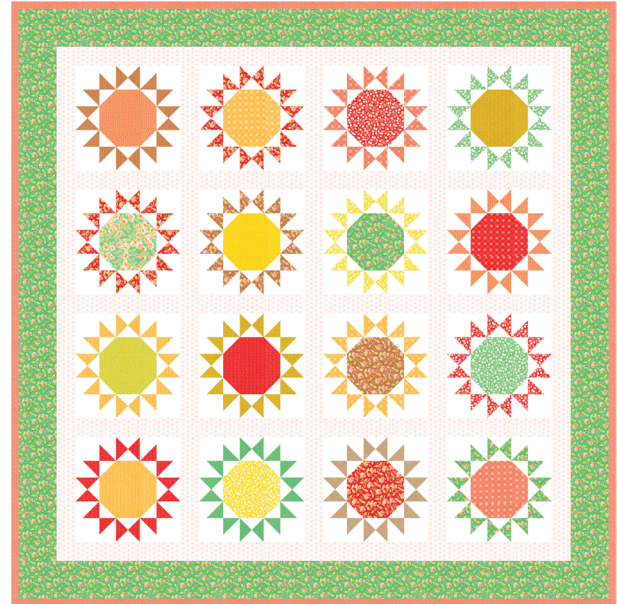

AB

F8

JR

LC

MC

PP

JANUARY DELIVERY

•40 Prints •100% Premium Cotton  
Precuts include all 40 skus. Assortments and precuts do not include Eyelet Coordinates.

20488 29 CANTALOUPE

20488 68 CORAL

20488 67 STRAWBERRY

Eyelet Coordinates

*projects*

**FT 1201 Hazel & Blooms**  
76 1/2" x 90 1/2" LC Friendly

**FT 1203 Nutmeg Stars II** 73" x 73"

**FT 2001 Piazza** 64 1/2" x 64 1/2"  
Additional option with sashing available