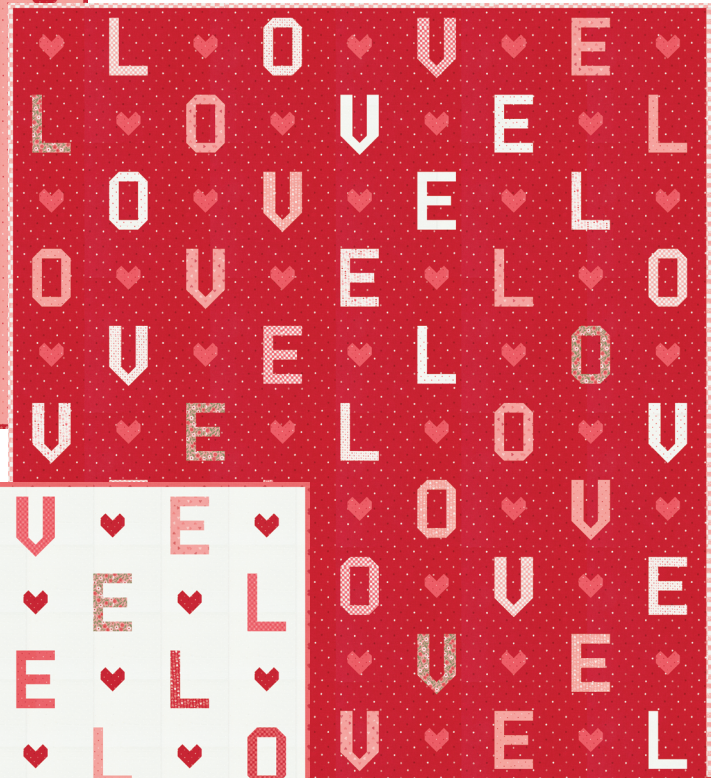

Love Blooms → Lella Boutique

Red

LB 237 L-O-V-E 72 1/2" x 80 1/2"
F8 Friendly by Lella Boutique