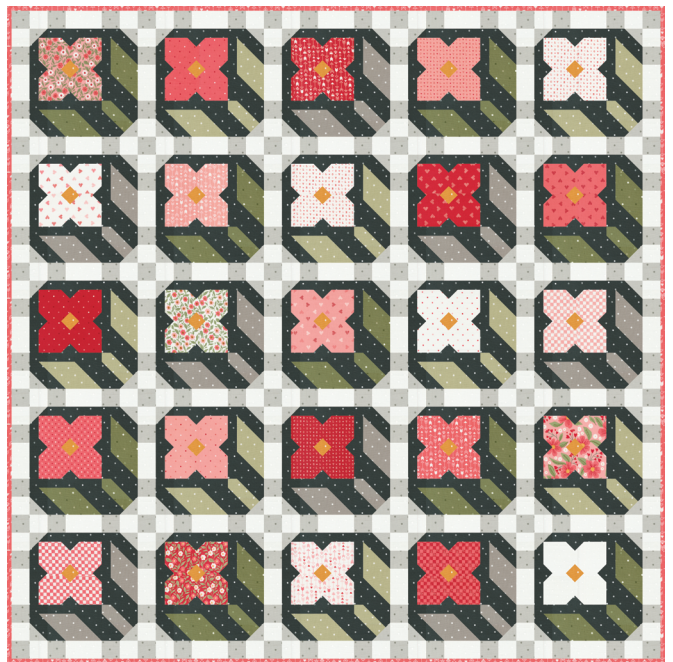

LB 238 Flower Press 72 1/2" x 72 1/2"
LC or F8 Friendly by Lella Boutique