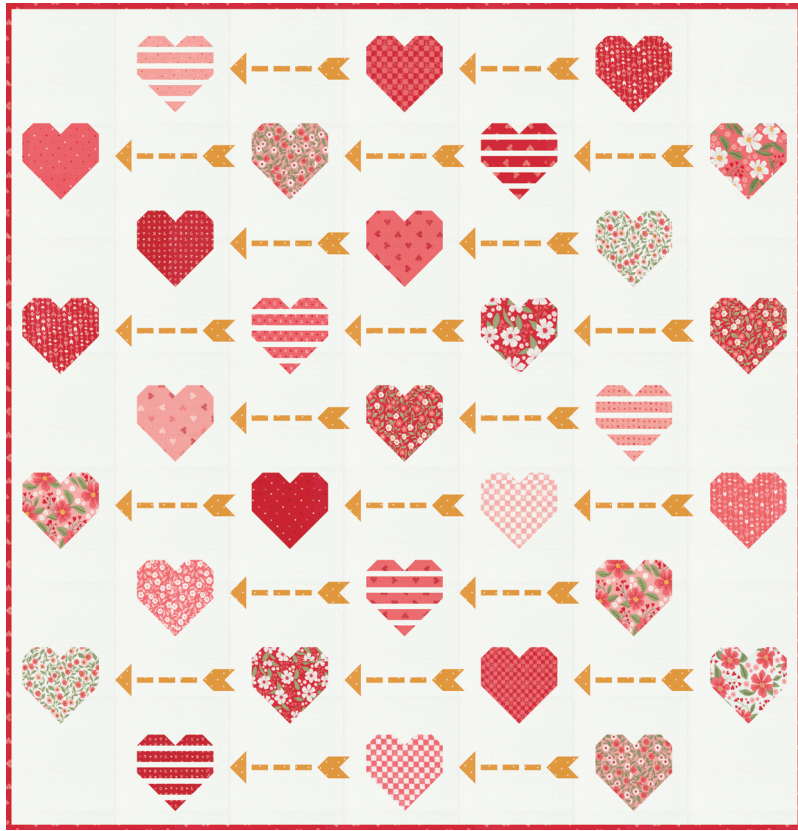

projects

LB 236 Playing Cupid 73 1/2" x 76 1/2" LC Friendly
by Lella Boutique