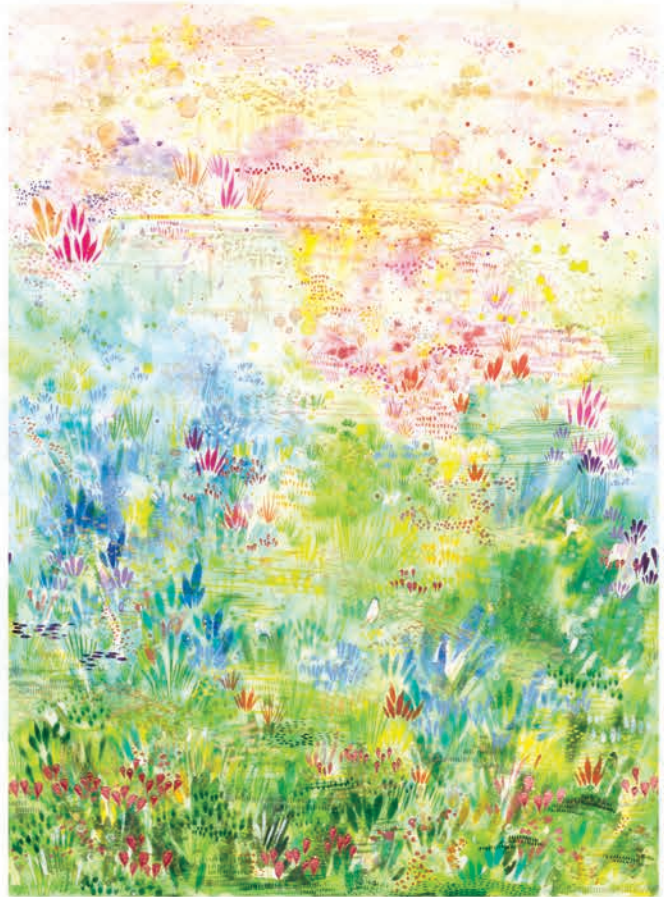

There are two panels for Eufloria. Inspired by a rug, I painted Superbloom with some of my favorite flowers, arranged in a wild, joyful arrangement. This packaged panel will make a spectacular whole-cloth quilt. A second yardage-based panel has four designs that can be used in a quilt, though pillows and bags are what comes to mind for me.

39740 11

Panel is 45" x 44". Blocks are 20" x 20.
Space between blocks side to side is 0.75".
Space between blocks top to bottom is 1.75".
All sizes are approximate.

moda
FABRICS + SUPPLIES®

 **EUFLORIA**  **CREATE JOY PROJECT**
NOVEMBER DELIVERY

39741 13

39741 11*

39748 11*

39748 15*

Swatches reduced to show full 44" - 45" WOF

EUFLORIA

CREATE JOY PROJECT

NOVEMBER DELIVERY