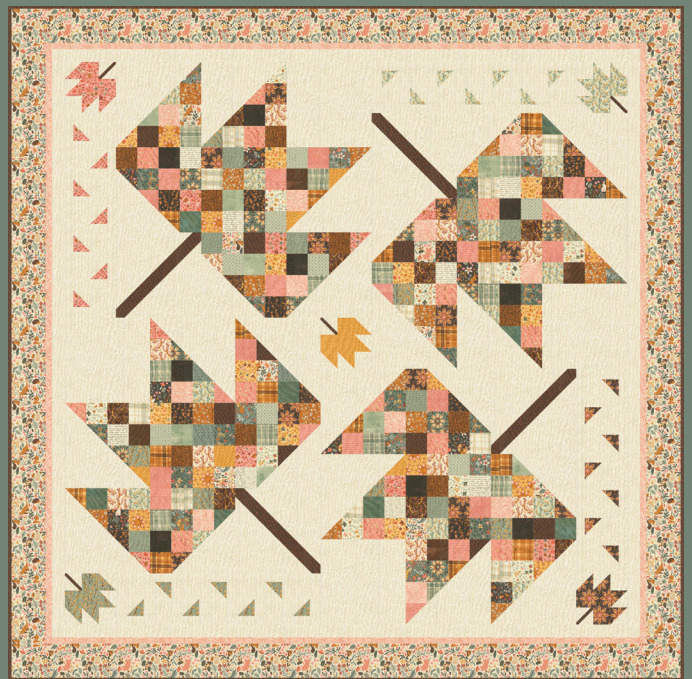

BG PAT083 Fallen Leaves 78 1/2" x 78 1/2" AB Friendly