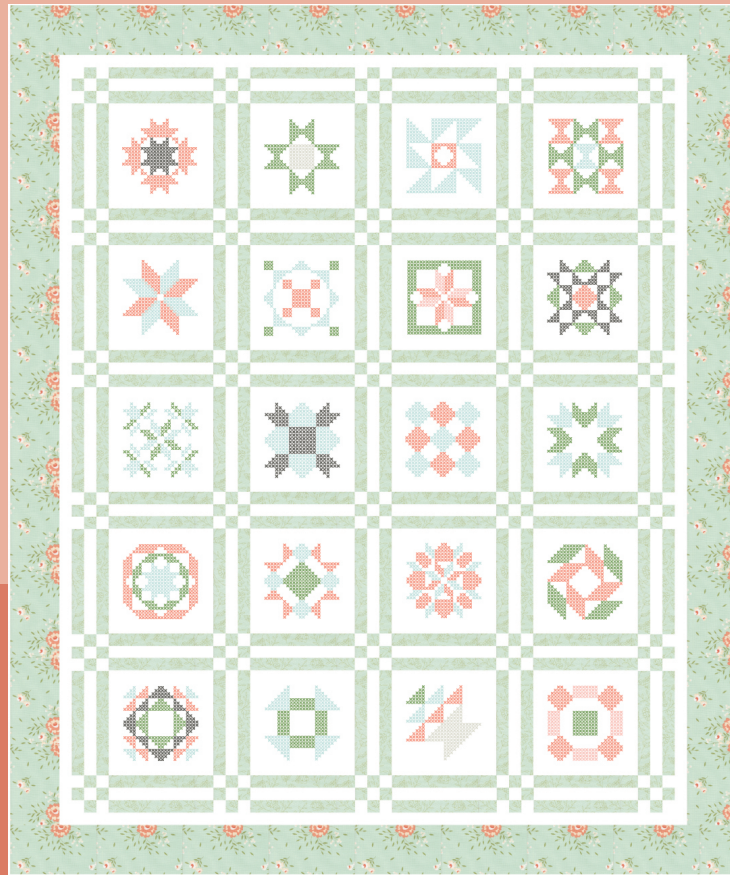

29210 **Asst. 15** **Asst. 10** **Low Cal 10** **AB** **F8** **JR** **LC** **MC** **PP** **APRIL DELIVERY**

•40 Prints •100% Premium Cotton
 Precuts do not include panel 29217-11. AB includes 39 skus. JRs, LCs, MCs & PPs include 39 skus with two each of 29215-11. Bella Solid coordinates are not included in assortments and precuts.

projects

CQ 221 Sweetest 68" x 87" MC & PP Friendly

CQ 220 Chickadee 68" x 84" F8 Friendly

CQ 223 Barn Star 9 40" x 40"

CQ 222 In Stitches Mini Quilt 29" x 29" PP Friendly

Abloom by Corey Yoder of Coriander Quilts