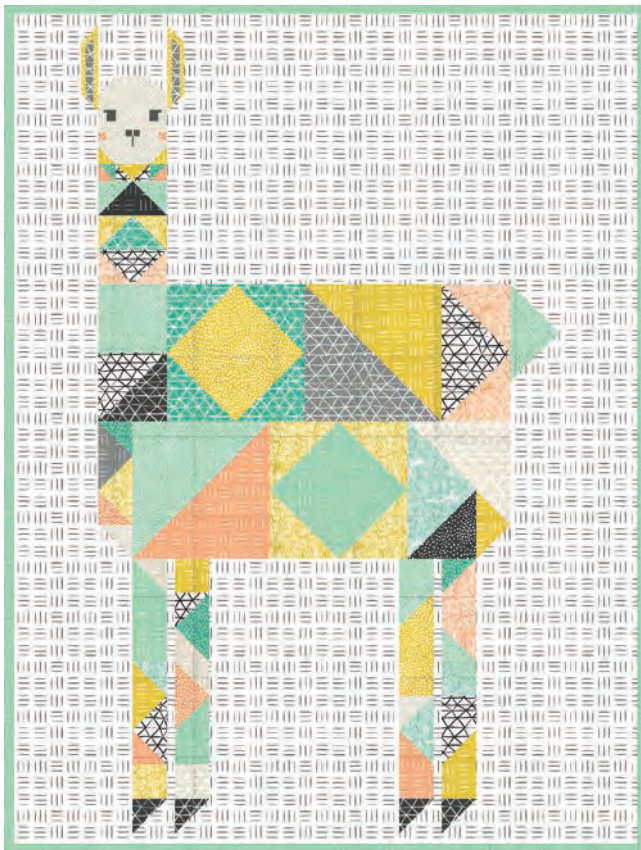

Bella Solids  
9900 213

Bella Solids  
9900 65

Bella Solids  
9900 393

**GB 039** Sloth Sighting - 47" x 50"

**GB 041** Zoology Panel Quilt - 38" x 45" PP Friendly

**GB 040** Patchwork Llama - 55" x 74"

**GB 042** In The Leaves - 43" x 52"