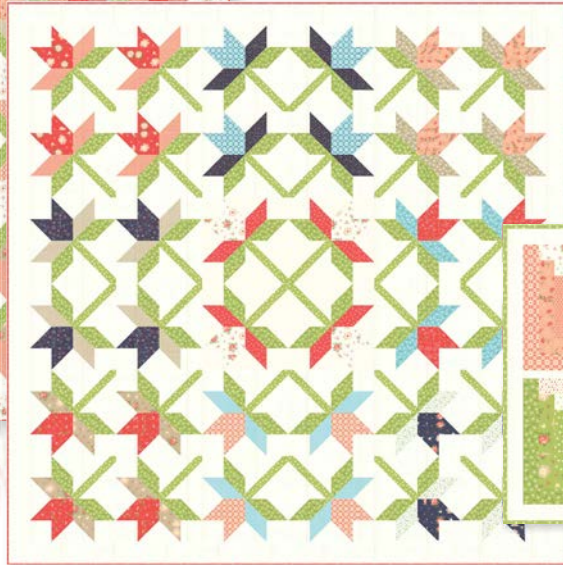

37575 14

37574 14

37576 20

37576 15

37570 12

KIT37570

QLD 182 / QLD 182G
Weekender Size: 58"x68"
HB & PP Friendly

QLD 180 / QLD 180G
The Lily Quilt 2 Size: 83"x83"
FQ Friendly

QLD 180 / QLD 180G
The Lily Quilt Size: 83"x83"
FQ Friendly

CSD 107 / CSD 107G
Hearts at Home II
Size: 48"x57"
HB Friendly

CSD 107 / CSD 107G
Hearts at Home II Mini
Size: 19"x19"

37577 15

37572 13

37574 15

CSD 105 / CSD 105G
 Monarch Size: 66"x66"
LC Friendly

QLD 179 / QLD 179G
 Summer Shores
 Size: 62"x75"
FQ Friendly

37570

Asst.
15

Asst.
8

AB

F8

HB