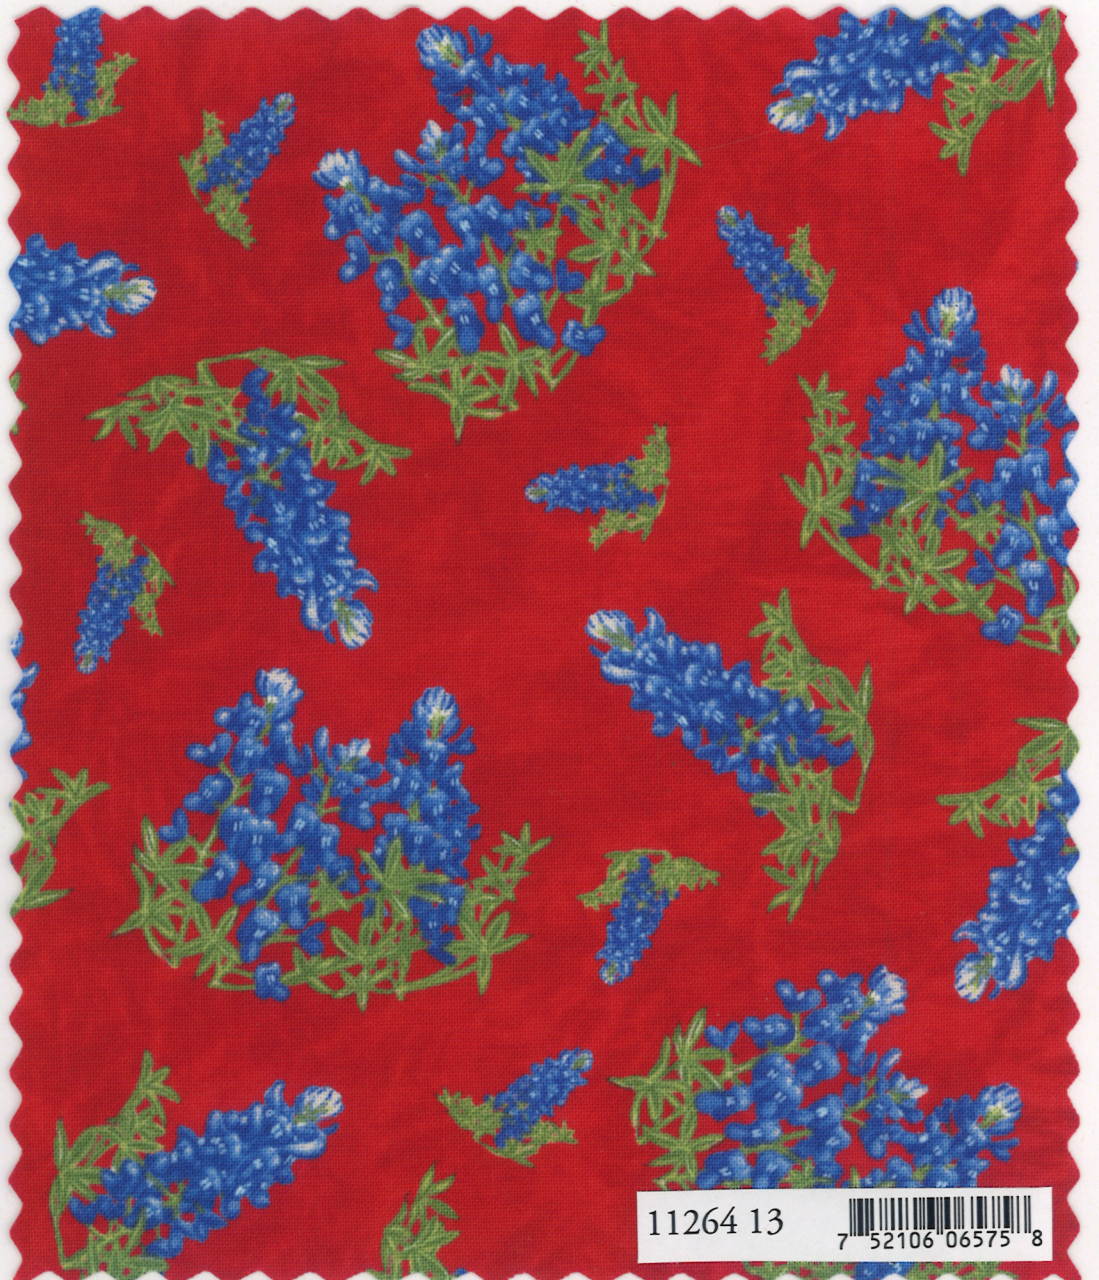

11264 13

modafabrics.com