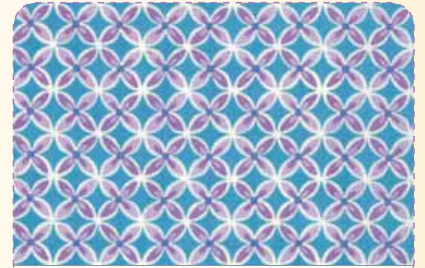

19545 12 Creamy White Purple

Panels measure 24"x44"

19546 22 Creamy White / Natural

19543 11\* Creamy White

19542 11\* Natural

19548 13\* Moss Hydrangea Purple

19547 12 Creamy White Purple

19546 12 Moss Green

CHD 1122 or CHD 1122G – Sea Glass 62" x 78"

19541 22 Creamy White Purple

19545 11\* Creamy White Blue

19541 17\* Hydrangea Purple

19548 15 Bluebird Hydrangea

CHD 1119 or CHD 1119G – Jardin 42" x 54"

19548 11 Moss Bluebird Blue

19546 13\* Hydrangea

19543 14 Hydrangea

moda

19547 17 Earth Brown

19544 17 Earth Brown

moda

CHD 1121 or CHD 1121G – Spring is in the Air 44" x 44"

19546 11\* Bluebird Blue

19543 12\* Bluebird Blue

19541 15\* Bluebird Blue

19548 16 Tonal Bluebird Blue

19542 12 Bluebird Blue

19541 20 Creamy White Blue

19547 13 Bluebird Blue

*Delivery: February, 2012*

- Asst. 19540-15 – 15 Yards of Each
- Asst. 19540-12 – 12 Yards of Each
- Asst. 19540-10 – 10 Yards of Each
- Asst. 19540-10H – 10 Yards of 17 Skus