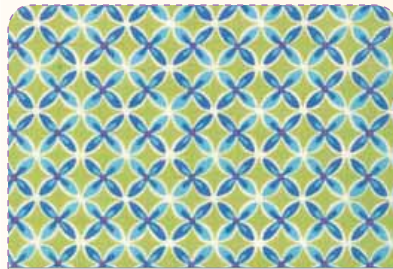

19545 12 Creamy White Purple

Panels measure 24"x44"

19546 22 Creamy White / Natural

19543 11\* Creamy White

19542 11\* Natural

19548 13\* Moss Hydrangea Purple

19547 12 Creamy White Purple

19546 12 Moss Green

CHD 1122 or CHD 1122G – Sea Glass 62" x 78"

19541 22 Creamy White Purple

19545 11\* Creamy White Blue

19541 17\* Hydrangea Purple

19548 15 Bluebird Hydrangea

CHD 1119 or CHD 1119G – Jardin 42" x 54"

19548 11 Moss Bluebird Blue

19546 13\* Hydrangea

19543 14 Hydrangea

moda

19547 17 Earth Brown

19544 17 Earth Brown

moda

CHD 1121 or CHD 1121G – Spring is in the Air 44" x 44"

19546 11\* Bluebird Blue

19543 12\* Bluebird Blue

19541 15\* Bluebird Blue

19548 16 Tonal Bluebird Blue

19542 12 Bluebird Blue

19541 20 Creamy White Blue

19547 13 Bluebird Blue

*Delivery: February, 2012*

- Asst. 19540-15 – 15 Yards of Each
- Asst. 19540-12 – 12 Yards of Each
- Asst. 19540-10 – 10 Yards of Each
- Asst. 19540-10H – 10 Yards of 17 Skus