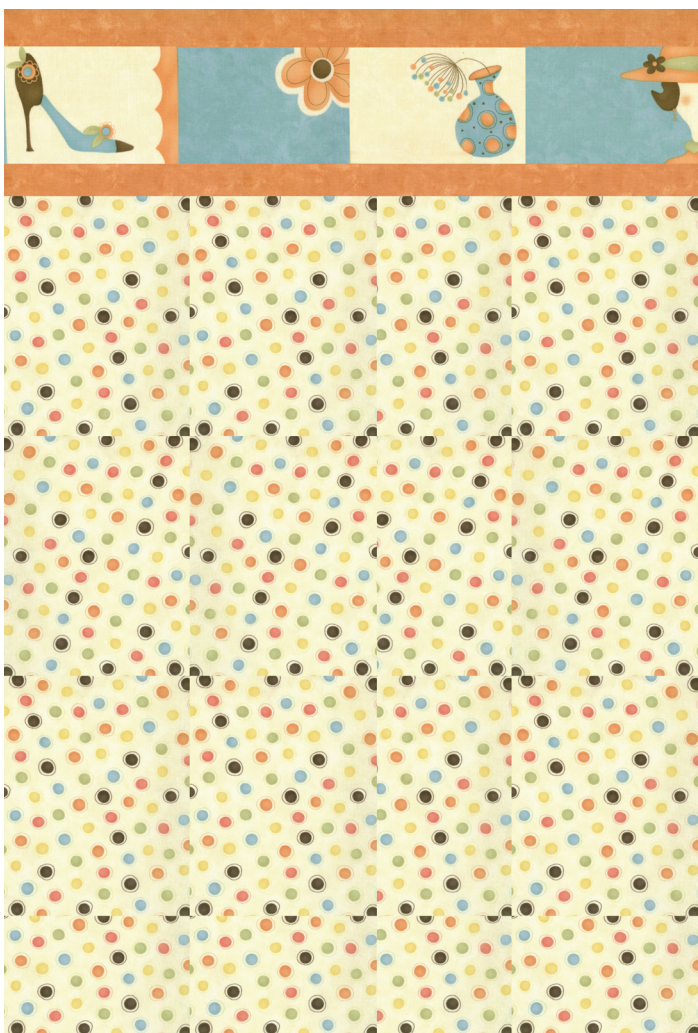

Pillowcase - Send your child off to camp or college in style. Write encouraging sentiments on the labels.