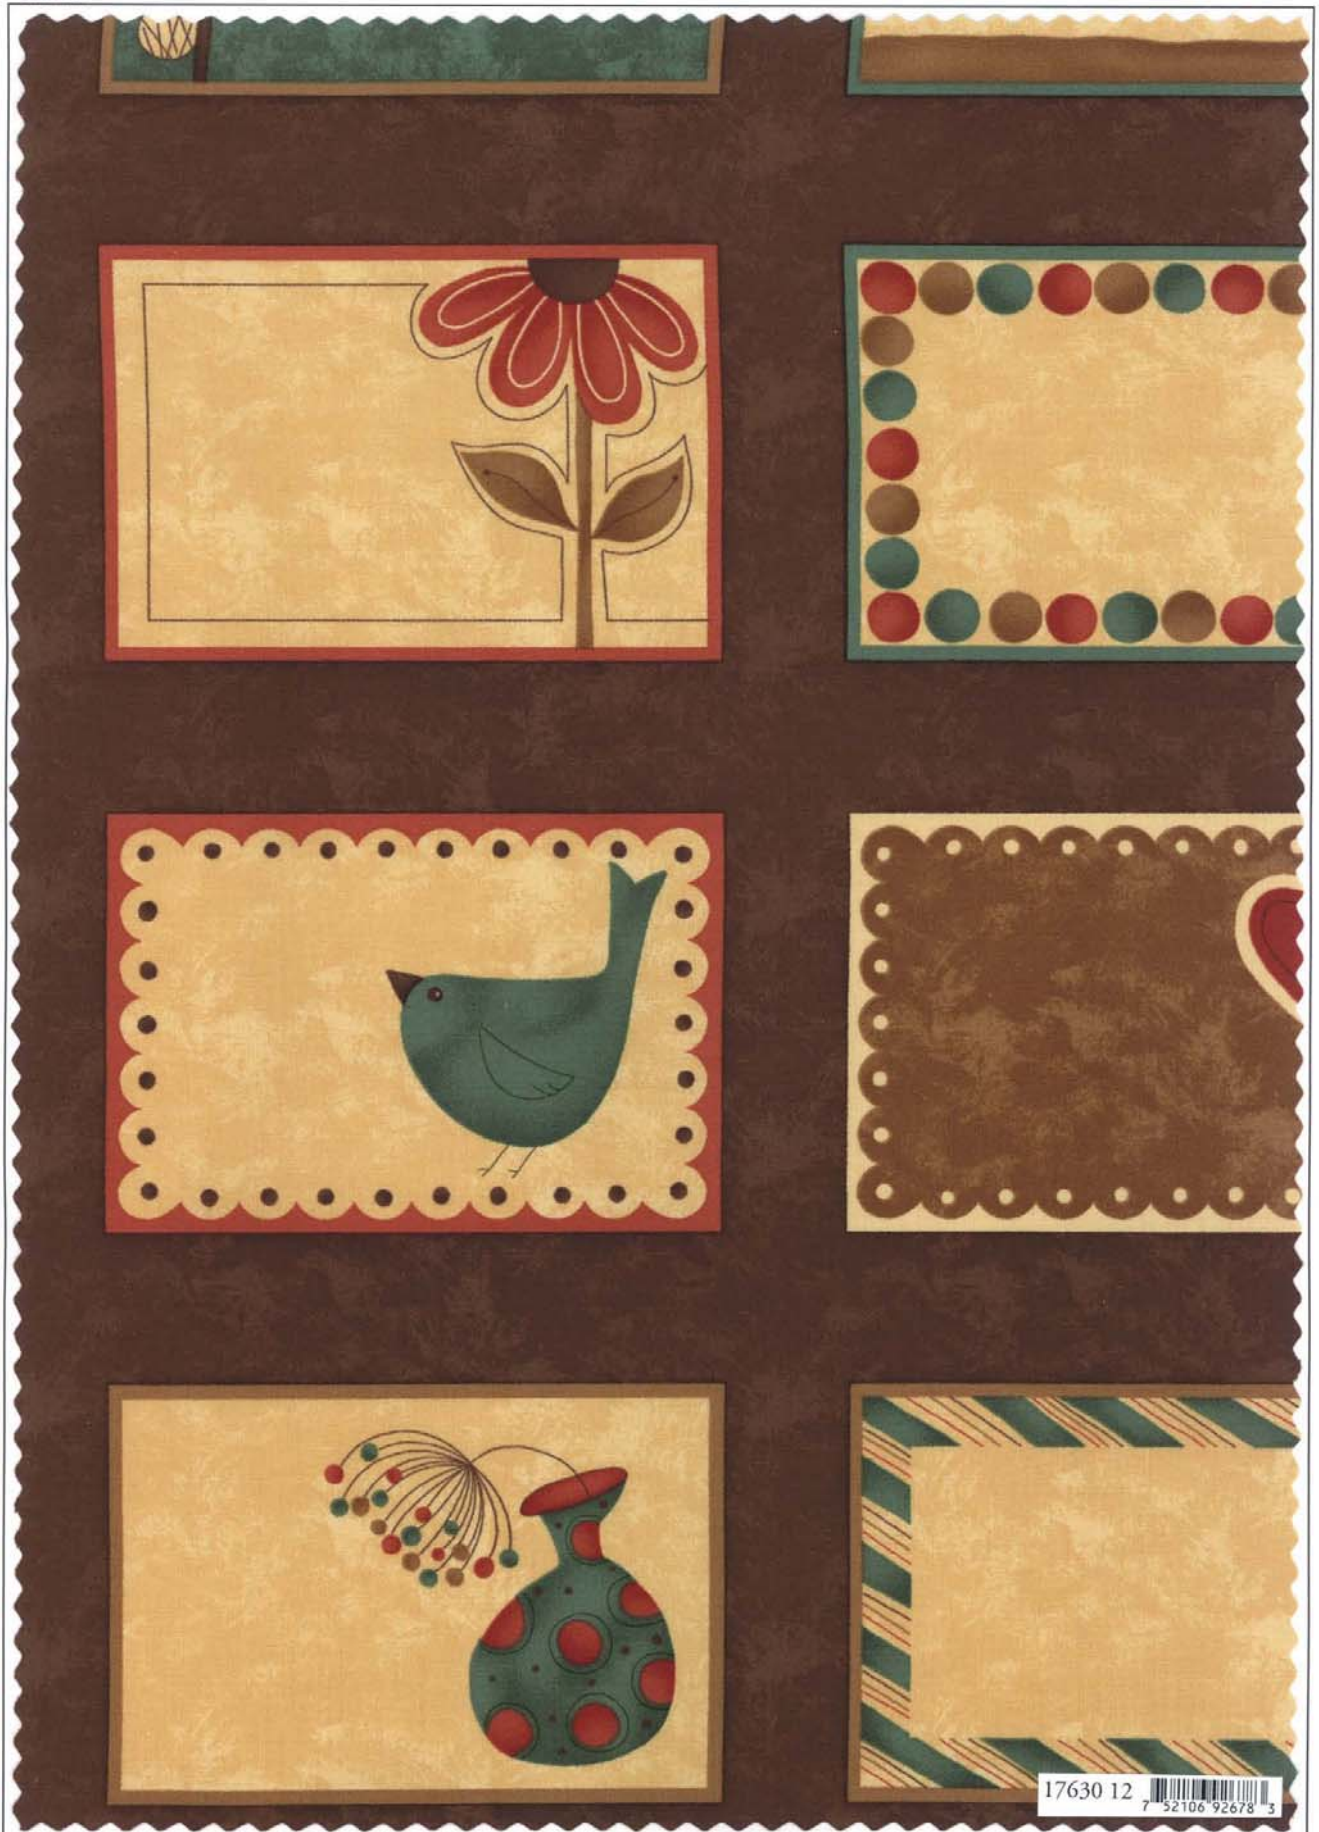

Labels  
measures  
approximately  
24" x 44"

Blocks  
measure  
approximately  
3.375" x 5"

17630 11 

**Please Sign In \* PH 535/PH 535G \* Retail: \$9.00 \* Size Approx: 71" x 75"**

This would make a great wedding, graduation or birthday quilt. Have all the guests sign it before sending it to the quilter.

1 - panel - from Name That Quilt (autograph area) - 17630-12

1/3 yd - of 17 various dark print fabrics for Irish Chain blocks & setting blocks

3/4 yd - solid cream for blocks - 7521-491

2 1/8 yds - solid brown for blocks, borders & binding - 7521-495

4 2/3 yds - backing fabric

Pillowcase - Send your child off to camp or college in style. Write encouraging sentiments on the labels.

Pin Keeper

Mug Rug

Checkbook Cover  
Glasses Case

**Bric-A-Brac \* PH 536/PH 536G \* Retail: \$9.50**  
Multiple sizes

8 small projects will be in this pattern. The 5 shown, plus a table runner, apron & jewelry keeper.

The panel number used in the samples shown here is 17630-11. But either of the other panel colorways could also be used. 17630-12 or 13