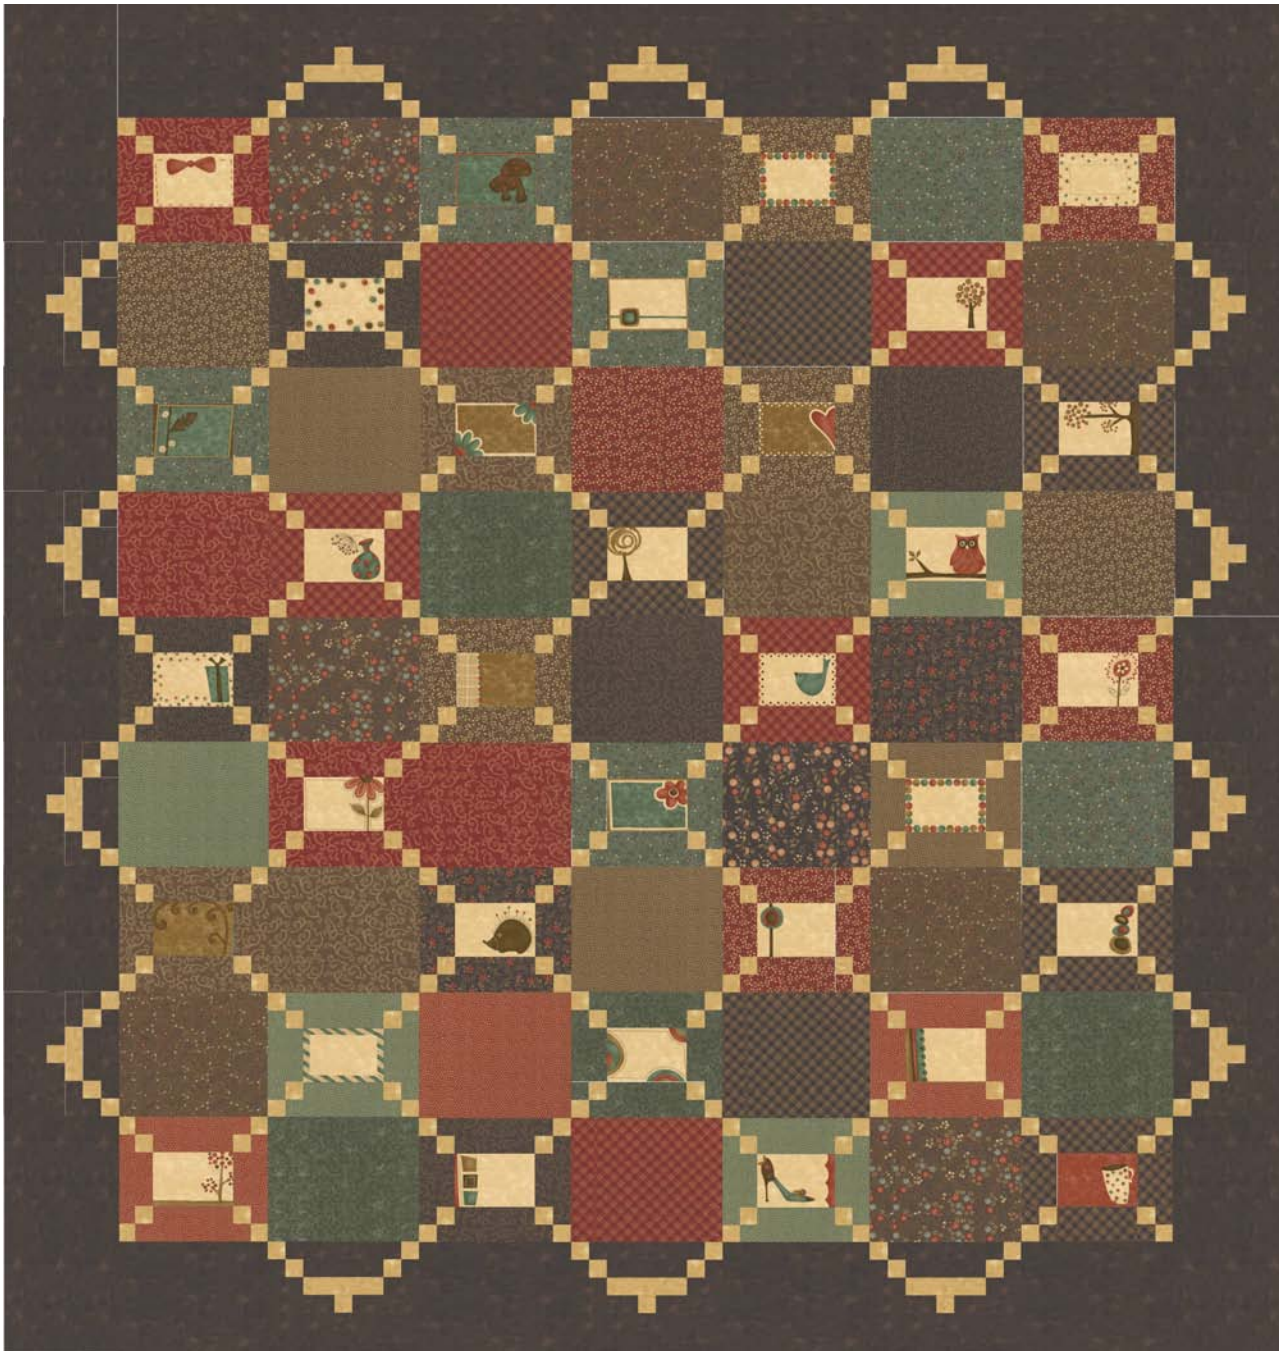

Labels  
measures  
approximately  
24" x 44"

Blocks  
measure  
approximately  
3.375" x 5"

17630 11 

**Please Sign In \* PH 535/PH 535G \* Retail: \$9.00 \* Size Approx: 71" x 75"**

This would make a great wedding, graduation or birthday quilt. Have all the guests sign it before sending it to the quilter.

1 - panel - from Name That Quilt (autograph area) - 17630-12

1/3 yd - of 17 various dark print fabrics for Irish Chain blocks & setting blocks

3/4 yd - solid cream for blocks - 7521-491

2 1/8 yds - solid brown for blocks, borders & binding - 7521-495

4 2/3 yds - backing fabric

Pillowcase - Send your child off to camp or college in style. Write encouraging sentiments on the labels.

Pin Keeper

Mug Rug

Checkbook Cover  
Glasses Case

**Bric-A-Brac \* PH 536/PH 536G \* Retail: \$9.50**  
Multiple sizes

8 small projects will be in this pattern. The 5 shown, plus a table runner, apron & jewelry keeper.

The panel number used in the samples shown here is 17630-11. But either of the other panel colorways could also be used. 17630-12 or 13