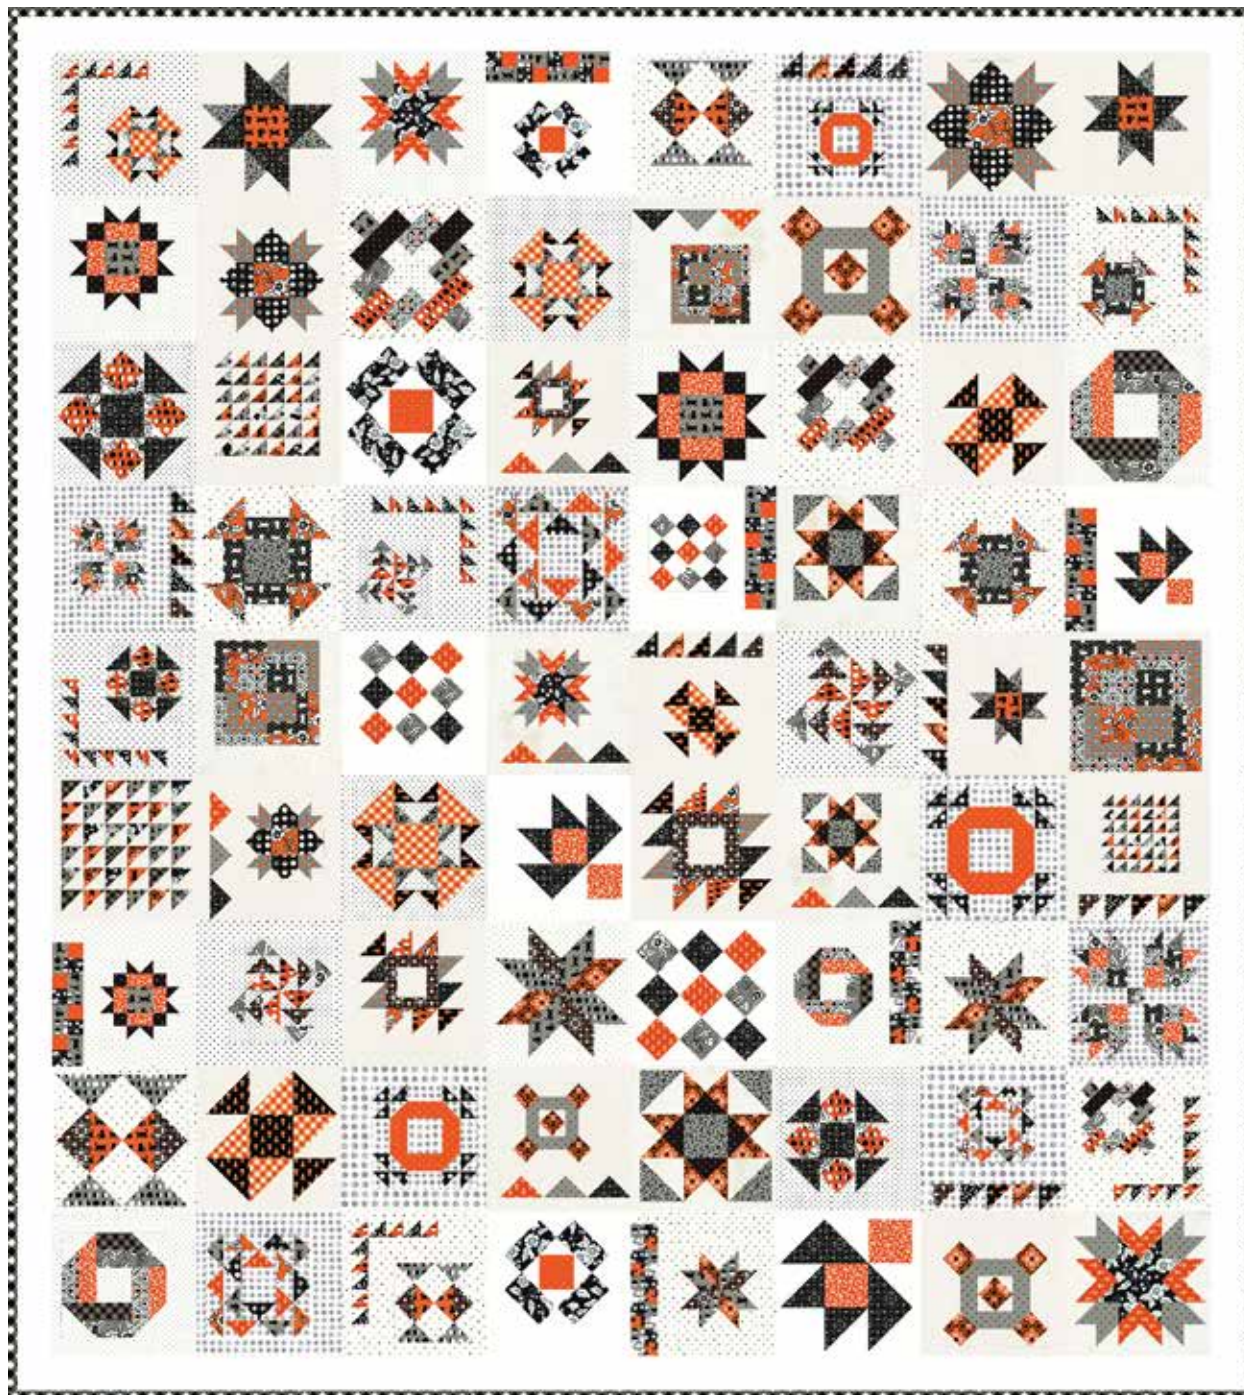

Midnight Moon QAL

moda FABRICS + SUPPLIES®

This QAL features the book, Summer Moon, and Midnight Magic II fabrics. We'll be sharing steps every Saturday beginning April 9th through Sept. 17th.

Required book - Summer Moon. Stock # ISE 927 / \$19.95

24100 14
Blocks
0.625 yd

24100 16
Blocks
0.5 yd

24101 12
Blocks
0.5 yd

24101 16
Blocks
0.5 yd

24101 18
Blocks
0.5 yd

24101 19
Blocks
0.625 yd

24101 20
Blocks
0.5 yd

24102 14
Blocks
0.625 yd

24102 16
Blocks
0.5 yd

24102 17
Blocks
0.5 yd

24103 13
Blocks
0.5 yd

24103 16
Blocks
0.5 yd

24103 18
Blocks
0.625 yd

24104 11
Background
1.375 yd

24104 15
Blocks
0.5 yd

24104 18
Blocks
0.5 yd

24104 19
Blocks
0.5 yd

24105 12
Blocks
0.625 yd

24105 16
Blocks
0.5 yd

24105 17
Blocks
0.5 yd

24106 11
Background
1.375 yd

24106 13
Blocks
0.5 yd

24106 18
Blocks
0.5 yd

24106 20
Blocks
0.5 yd